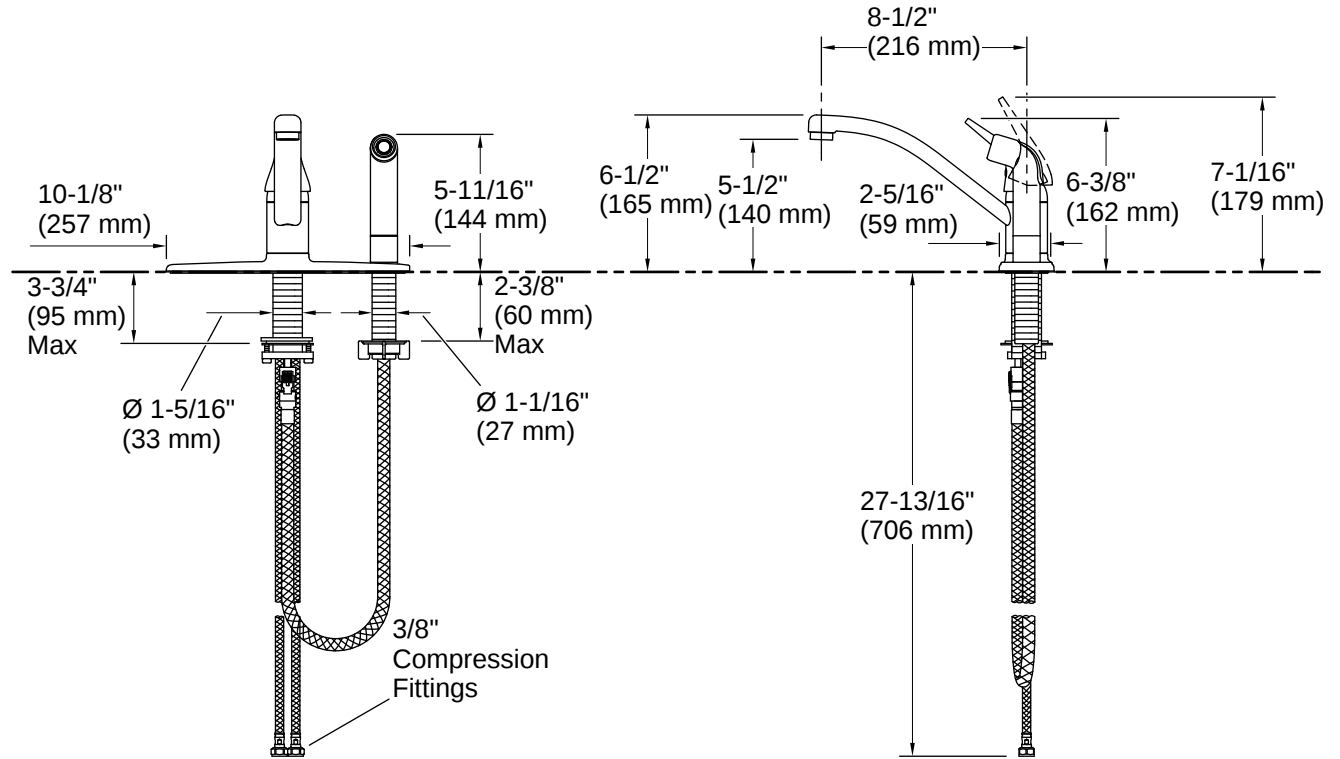

All product dimensions are nominal.

Handle

Handle Style/ Type: Lever

Spout

Spout Reach: 8-1/2" (216 mm)

Flow Rate

Faucet Flow Rate: 1.5 gpm (5.7 l/min)

Valves

K-23723 Faucet cleaner

Warranty

See website for detailed warranty information.

KOHLER® Faucet Lifetime Limited Warranty

Installation

- For 8" (203 mm) centers
- Two-hole installation (three-hole escutcheon plate included)
- Flexible supply lines simplify installation