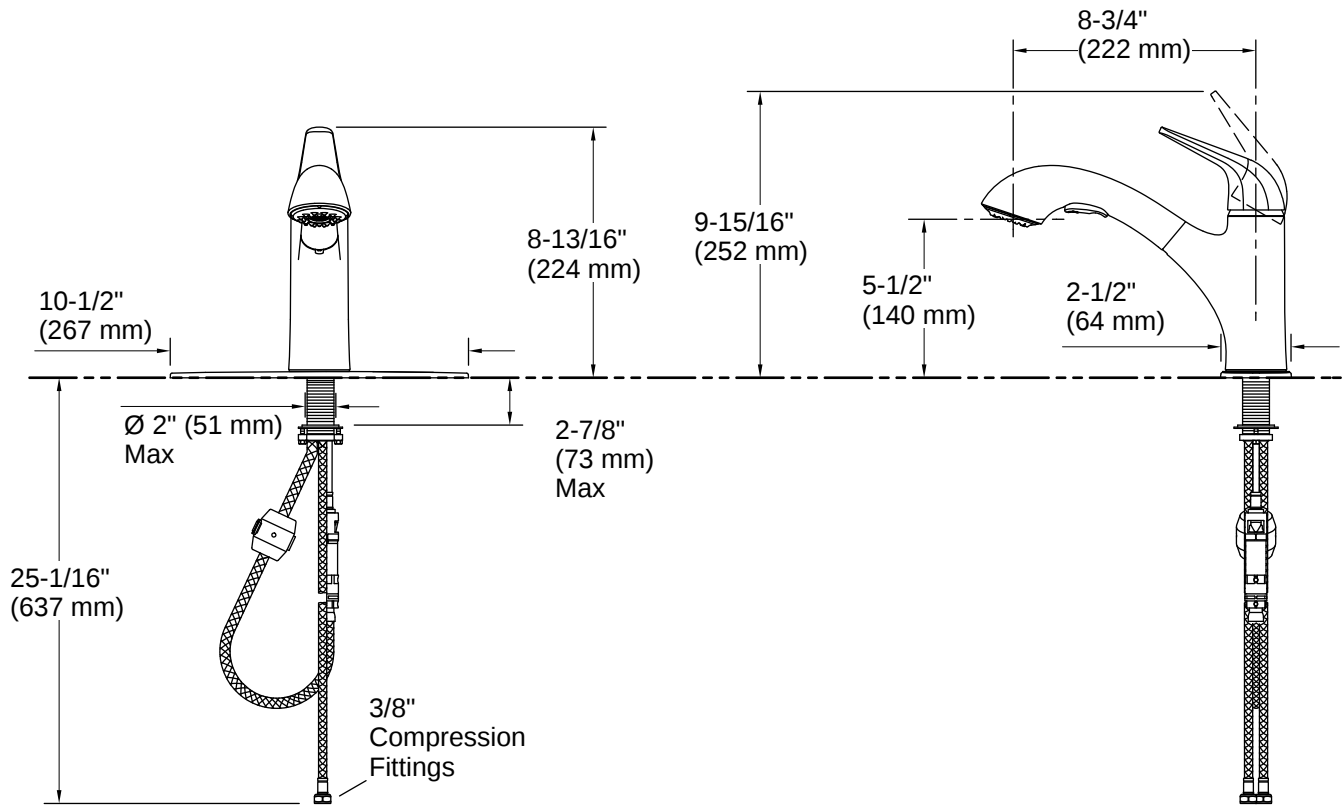

See website for detailed warranty information.

KOHLER® Faucet Lifetime Limited Warranty

Technical Information

All product dimensions are nominal.

Handle

Handle Style/ Type: Lever

Spout

Spout Reach: 8-11/16" (221 mm)

Flow Rate

Faucet Flow Rate: 1.5 gpm (5.7 l/min)

Valves

Included Valves: Ceramic disc, Thermostatic, Volume Control

Material

- Premium metal construction for durability and reliability
- KOHLER finishes resist corrosion and tarnishing

Installation

- Single- or three-hole installation (escutcheon included)
- Flexible supply lines simplify installation

Installation Notes

Install this product according to the installation instructions.

ADA compliant for faucet handles only
 ADA, CSA B651 compliant when installed to the specific requirements of these regulations.