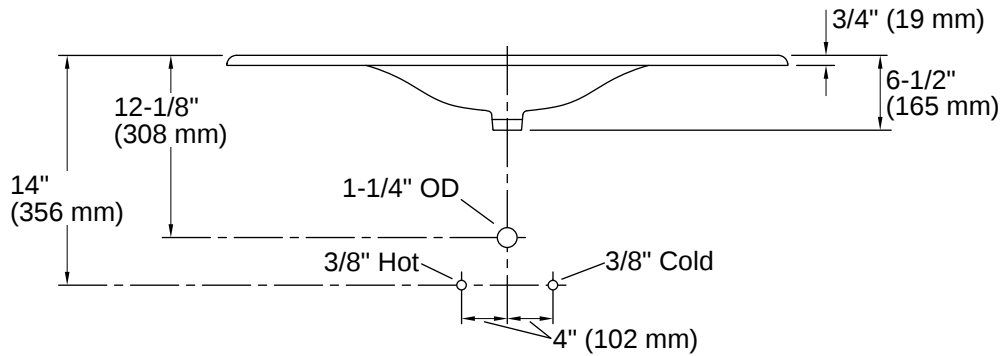

Installation

- Vanity top

Installation Notes

Install this product according to the installation instructions.

Product does not have an overflow.

NOTE: When selecting a faucet for this bathroom sink, ensure the faucet has a spout reach of 4-1/2" (114 mm) to 5" (127 mm) and has a spout height of 3" (76 mm) to 6" (152 mm).