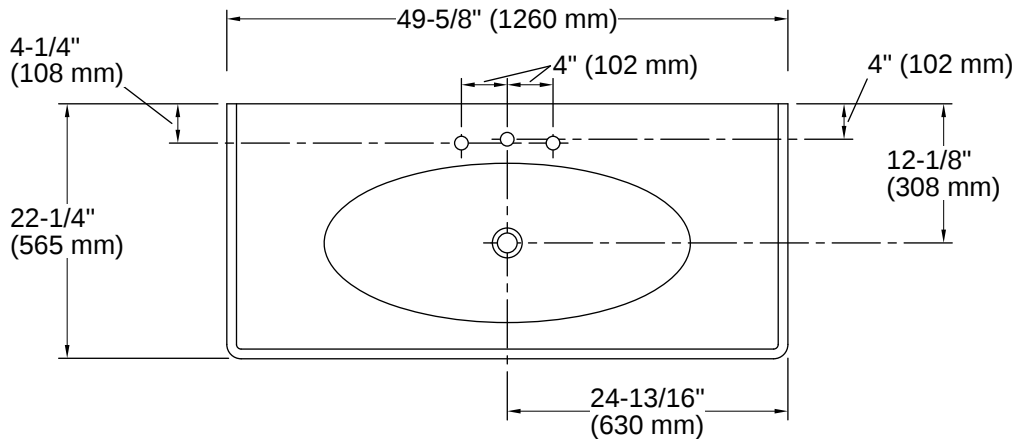

Installation

- Vanity top

Installation Notes

Install this product according to the installation instructions.

Product does not have an overflow.

NOTE: When selecting a faucet for this bathroom sink, ensure the faucet has a spout reach of 4-1/2" (114 mm) to 5" (127 mm) and has a spout height of 3" (76 mm) to 6" (152 mm).