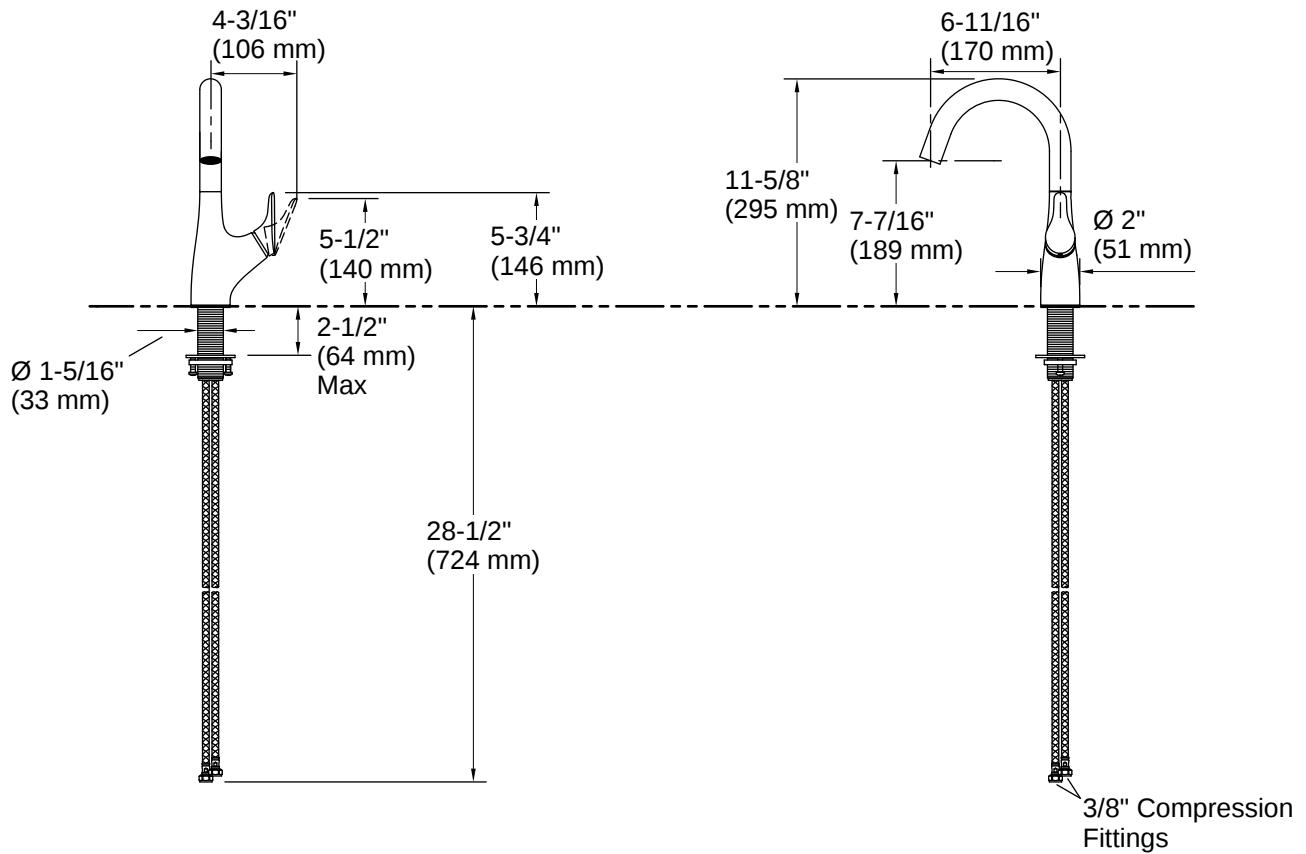

Technical Information

All product dimensions are nominal.

Handle

Handle Style/ Type: Lever
Handle Clearance: 4-1/4" (108 mm)

Spout

Spout Reach: 6-11/16" (169 mm)

Flow Rate

Faucet Flow Rate: 1.5 gpm (5.7 l/min)

Installation

- Single-hole installation
- Flexible supply lines simplify installation

Installation Notes

Install this product according to the installation instructions.

ADA compliant for faucet handles only
 ADA, CSA B651 compliant when installed to the specific requirements of these regulations.