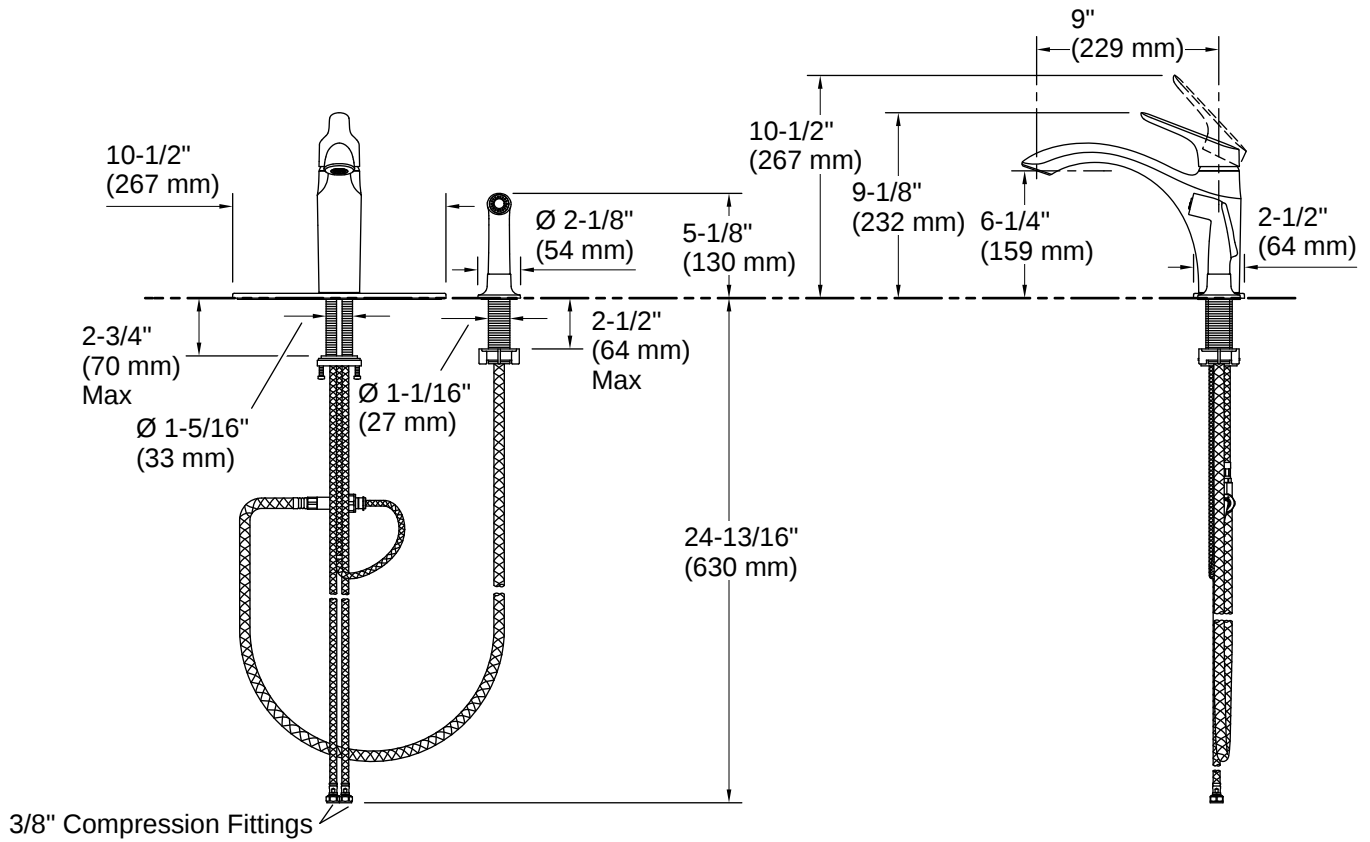

Technical Information

All product dimensions are nominal.

Handle

Handle Style/ Type: Lever

Spout

Spout Reach: 9" (229 mm)

Flow Rate

Faucet Flow Rate: 1.5 gpm (5.7 l/min)

Installation

- Two-hole installation (three-hole escutcheon plate included)
- Flexible supply lines simplify installation

Installation Notes

Install this product according to the installation instructions.