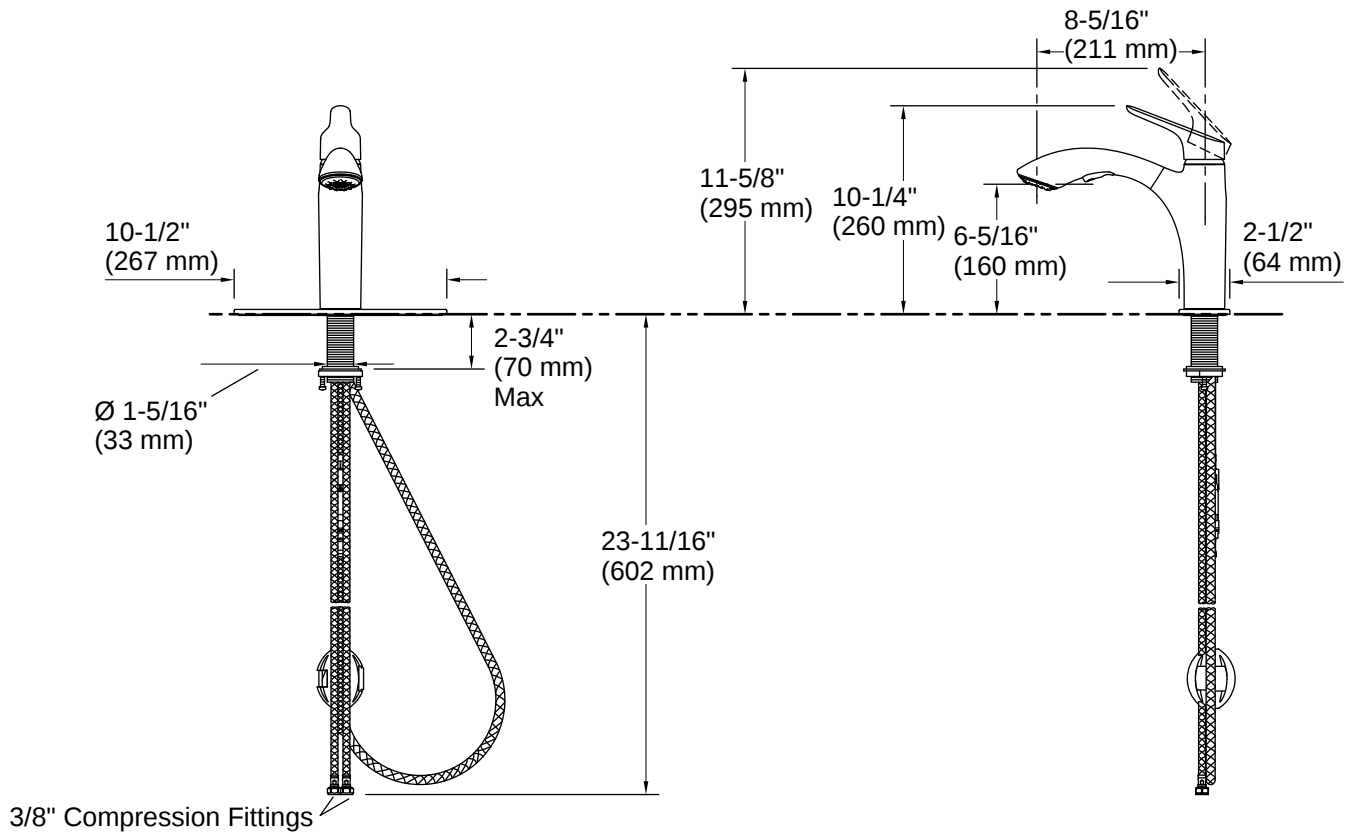

All product dimensions are nominal.

Handle

Handle Style/ Type: Lever

Spout

Spout Reach: 8-5/16" (211 mm)

Flow Rate

Faucet Flow Rate: 1.5 gpm (5.7 l/min)

Valves

Installation

- Single- or three-hole installation (escutcheon included)
- Flexible supply lines simplify installation

Installation Notes

Install this product according to the installation instructions.

ADA compliant for faucet handles only
 ADA, CSA B651 compliant when installed to the specific requirements of these regulations.