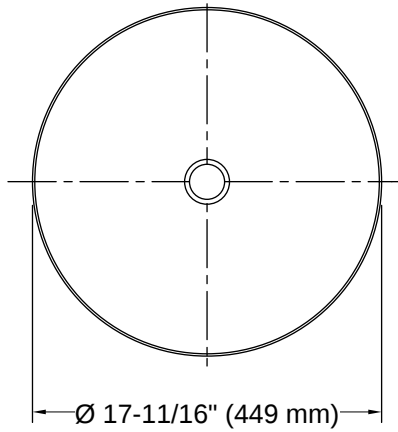

Recommended ADA Installation