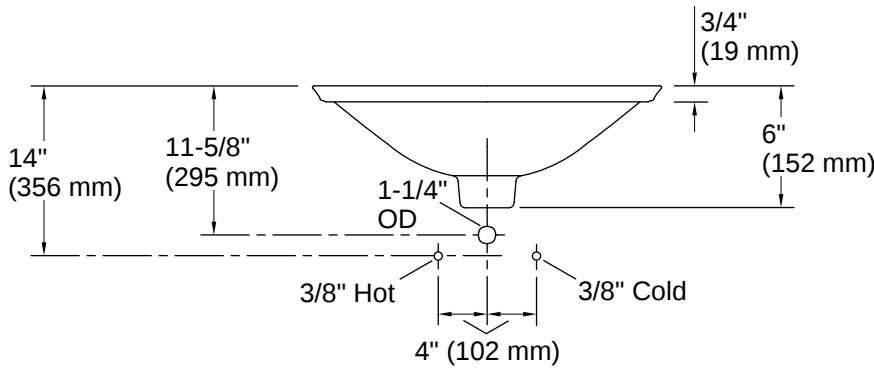

Installation

- Drop-in

Installation Notes

Install this product according to the installation instructions.

NOTICE: Countertop manufacturer or cutter must use the current product template available at www.kohler.com, or by calling 1-800-4KOHLER. Kohler Co. is not responsible for cutout errors when the incorrect cutout template is used.

Product dimensions are nominal and may vary per ASME A112.19.2 tolerances.

ADA, CSA B651 compliant when installed to the specific requirements of these regulations.