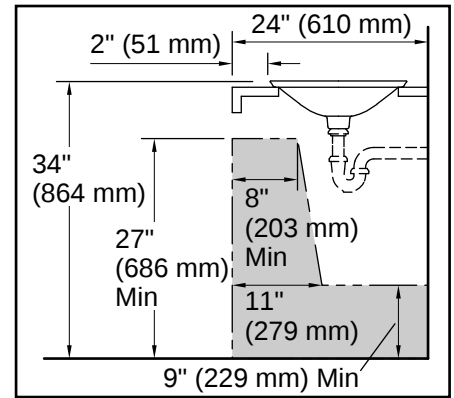

Recommended ADA Installation