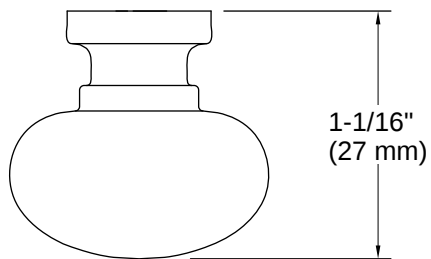

Installation

- Installation hardware included

Installation Notes

Install this product according to the installation instructions.