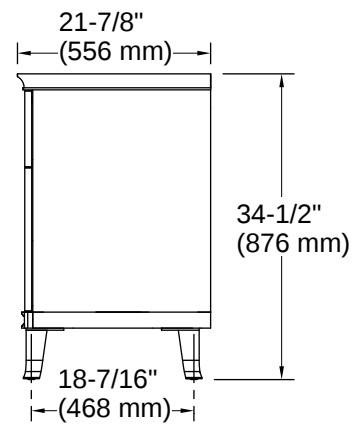

Installation

- Professional installation recommended

Installation Notes

Install this product according to the installation instructions.