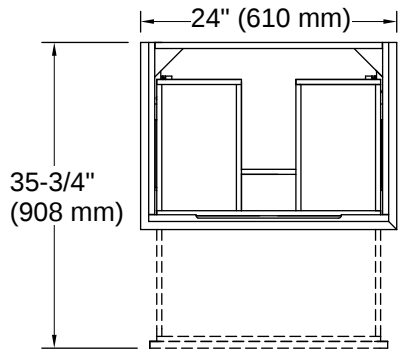

Installation

- Professional installation recommended

Installation Notes

Install this product according to the installation instructions.