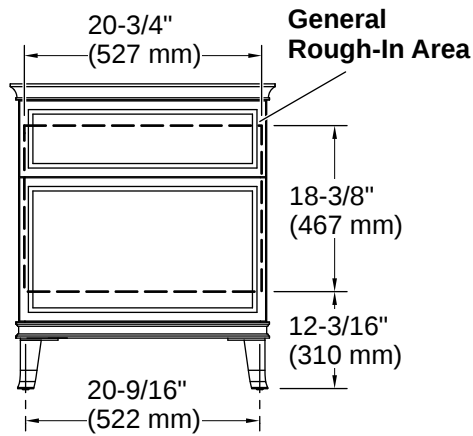

Installation

- Professional installation recommended

Installation Notes

Install this product according to the installation instructions.