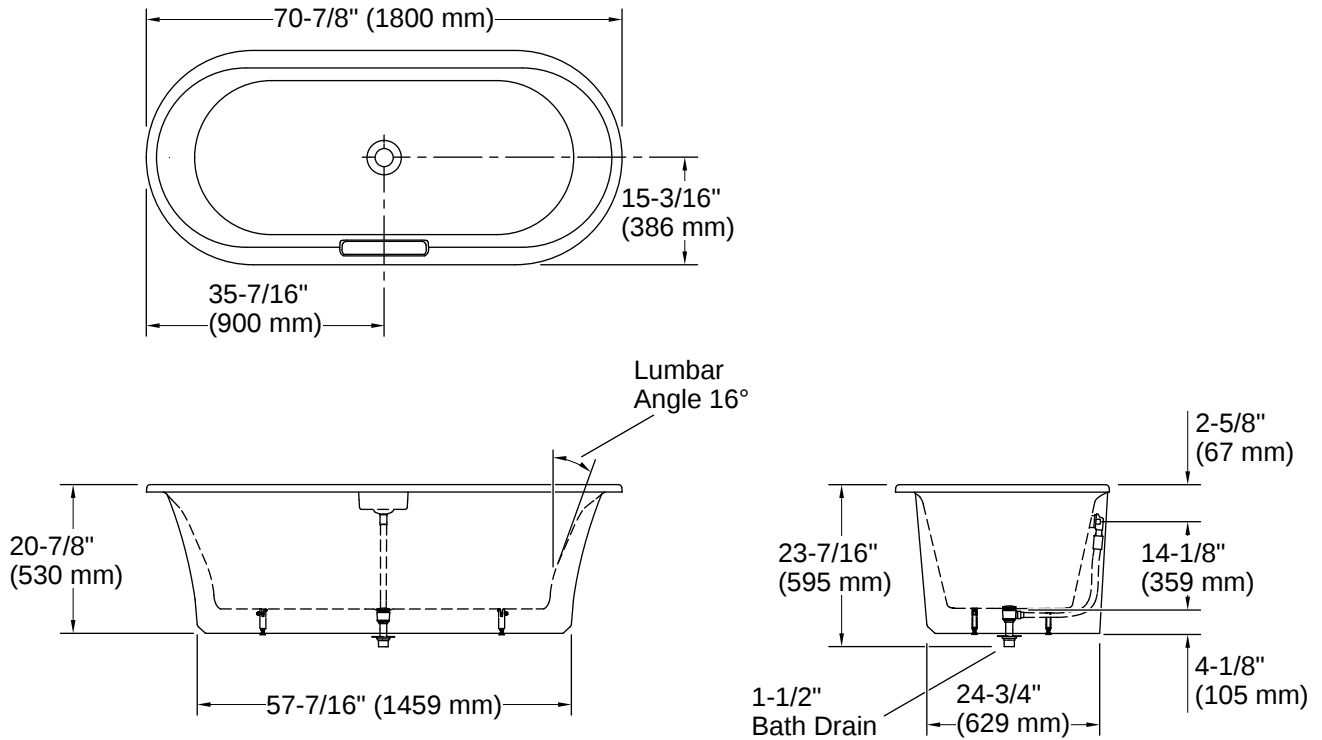

Installation

- Freestanding

Installation Notes

Install this product according to the installation instructions.

Measure your actual product for rough-in details.

The hot water supply should be 70% of the capacity of the bath or greater. Installations will vary.