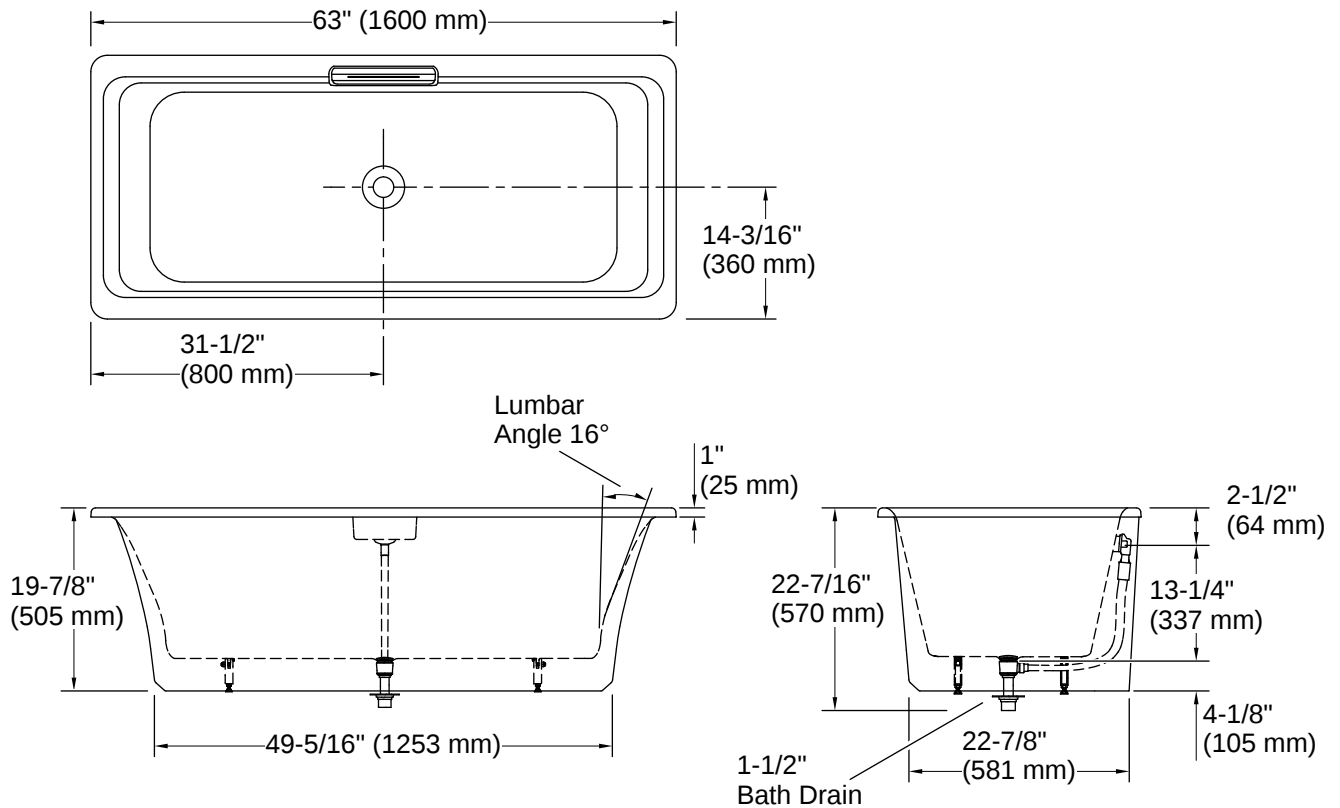

Installation

- Freestanding

Installation Notes

Install this product according to the installation instructions.

Measure your actual product for rough-in details.

The hot water supply should be 70% of the capacity of the bath or greater. Installations will vary.