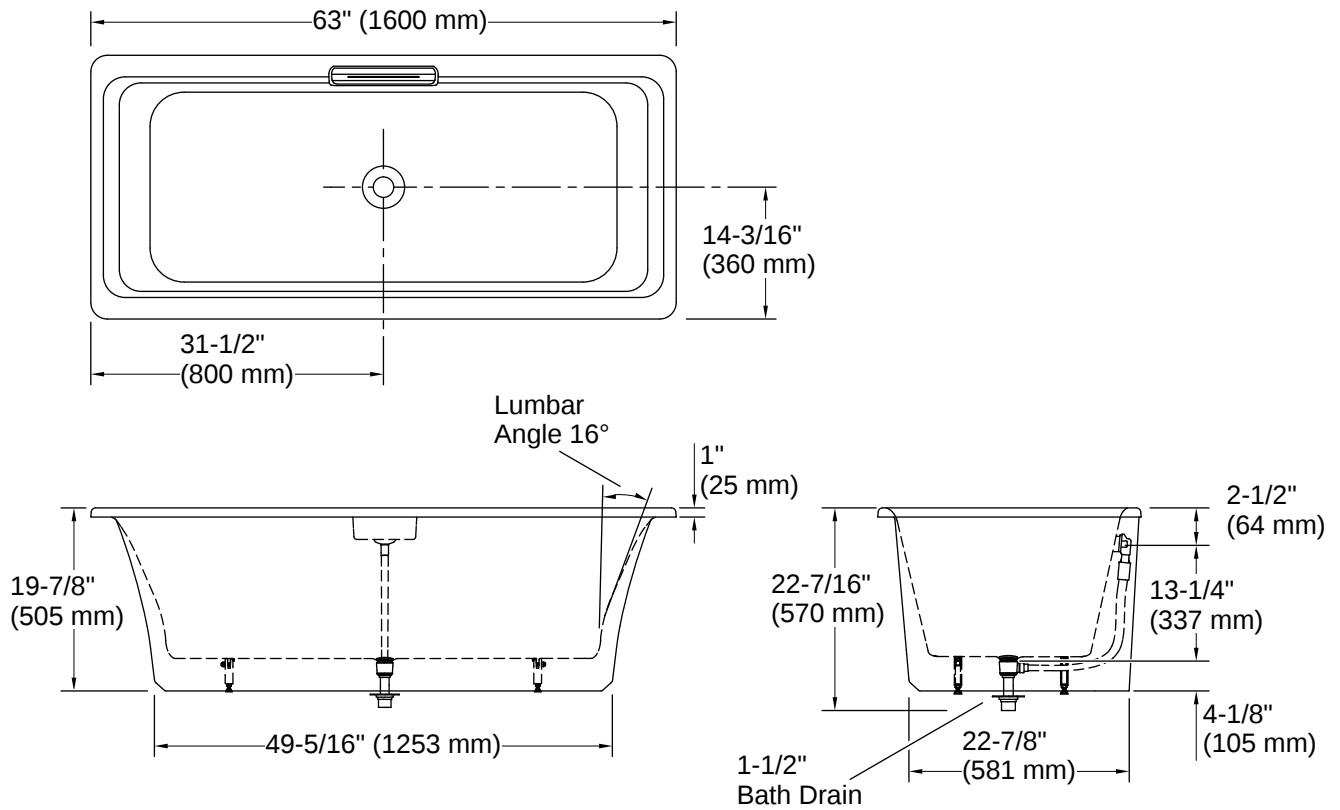

Installation

- Freestanding

Installation Notes

Install this product according to the installation instructions.

Measure your actual product for rough-in details.

The hot water supply should be 70% of the capacity of the bath or greater. Installations will vary.