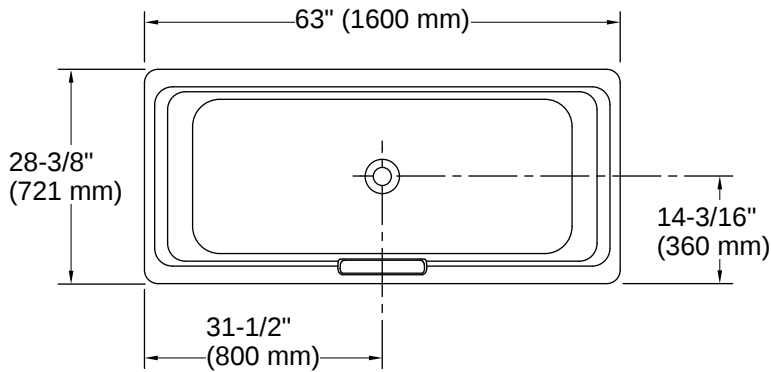

Installation

- Freestanding

Installation Notes

Install this product according to the installation instructions.

Measure your actual product for rough-in details.

The hot water supply should be 70% of the capacity of the bath or greater. Installations will vary.