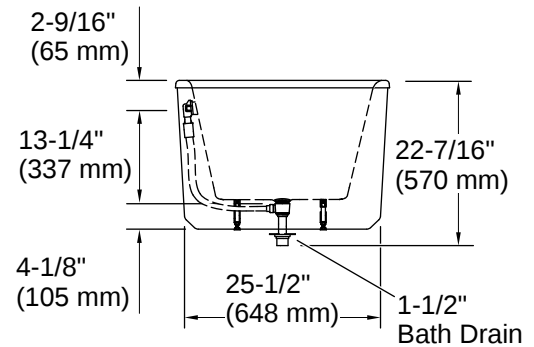

Installation

- Freestanding

Installation Notes

Install this product according to the installation instructions.

Measure your actual product for rough-in details.

The hot water supply should be 70% of the capacity of the bath or greater. Installations will vary.