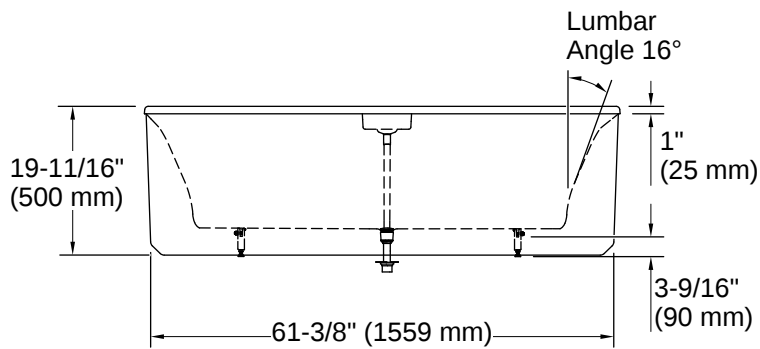

Installation

- Freestanding

Installation Notes

Install this product according to the installation instructions.

Measure your actual product for rough-in details.

The hot water supply should be 70% of the capacity of the bath or greater. Installations will vary.