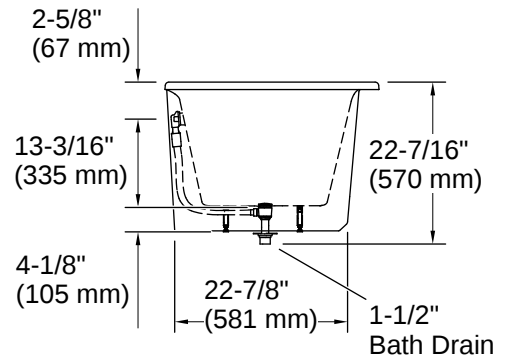

Installation

- Freestanding

Installation Notes

Install this product according to the installation instructions.

Measure your actual product for rough-in details.

The hot water supply should be 70% of the capacity of the bath or greater. Installations will vary.

Install this product according to the installation instructions.