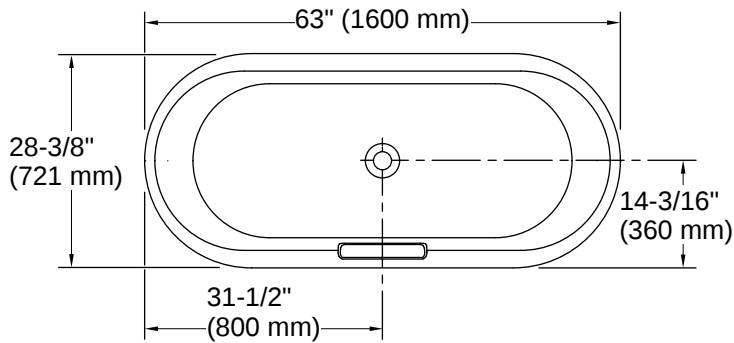

Installation

- Freestanding

Installation Notes

Install this product according to the installation instructions.

Measure your actual product for rough-in details.

The hot water supply should be 70% of the capacity of the bath or greater. Installations will vary.

Install this product according to the installation instructions.