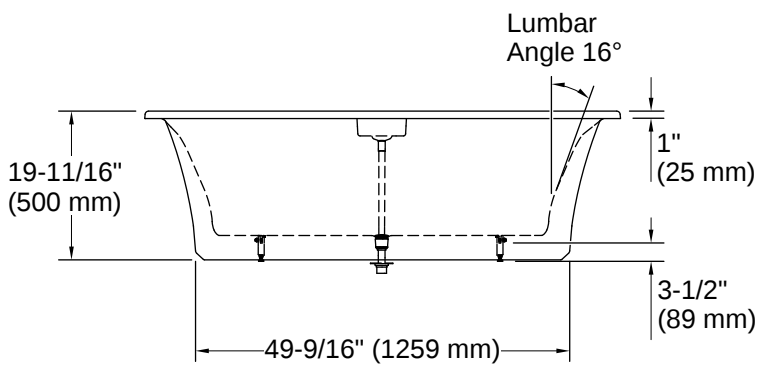

Installation

- Freestanding

Installation Notes

Install this product according to the installation instructions.

Measure your actual product for rough-in details.

The hot water supply should be 70% of the capacity of the bath or greater. Installations will vary.

Install this product according to the installation instructions.