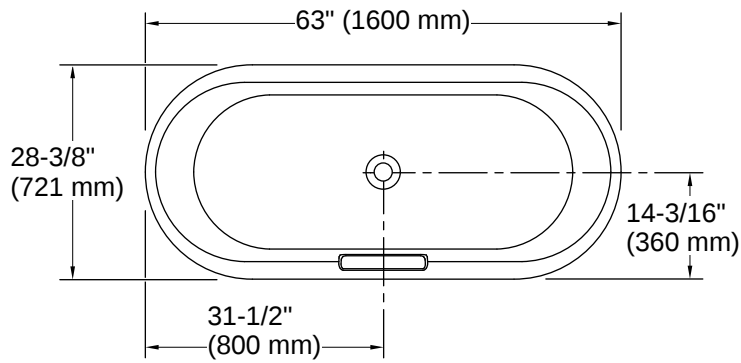

Installation

- Freestanding

Installation Notes

Install this product according to the installation instructions.

Measure your actual product for rough-in details.

The hot water supply should be 70% of the capacity of the bath or greater. Installations will vary.