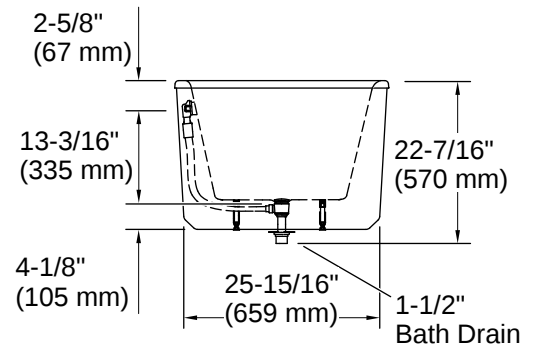

Installation

- Freestanding

Installation Notes

Install this product according to the installation instructions.

Measure your actual product for rough-in details.

The hot water supply should be 70% of the capacity of the bath or greater. Installations will vary.