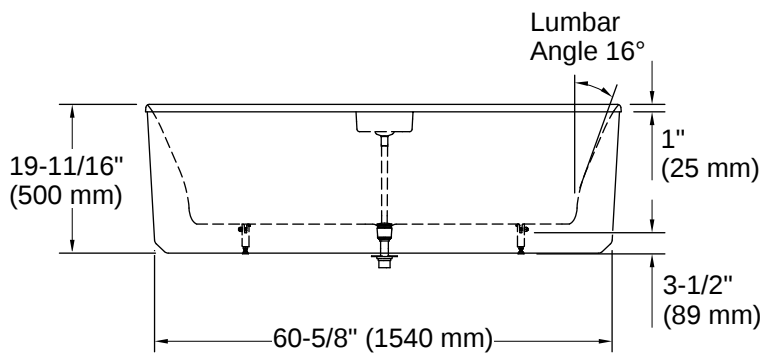

Installation

- Freestanding

Installation Notes

Install this product according to the installation instructions.

Measure your actual product for rough-in details.

The hot water supply should be 70% of the capacity of the bath or greater. Installations will vary.