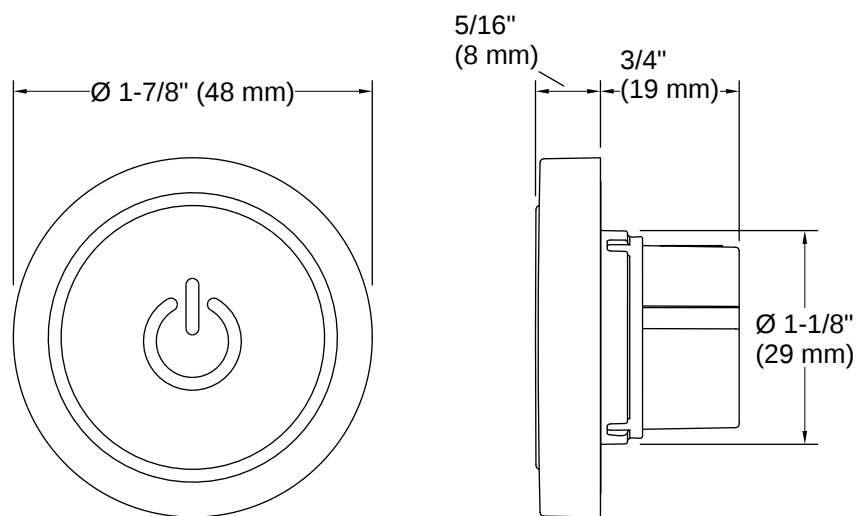

Installation

- Wall-mount
- Intended for outside of showering space

Installation Notes

Install this product according to the installation instructions.