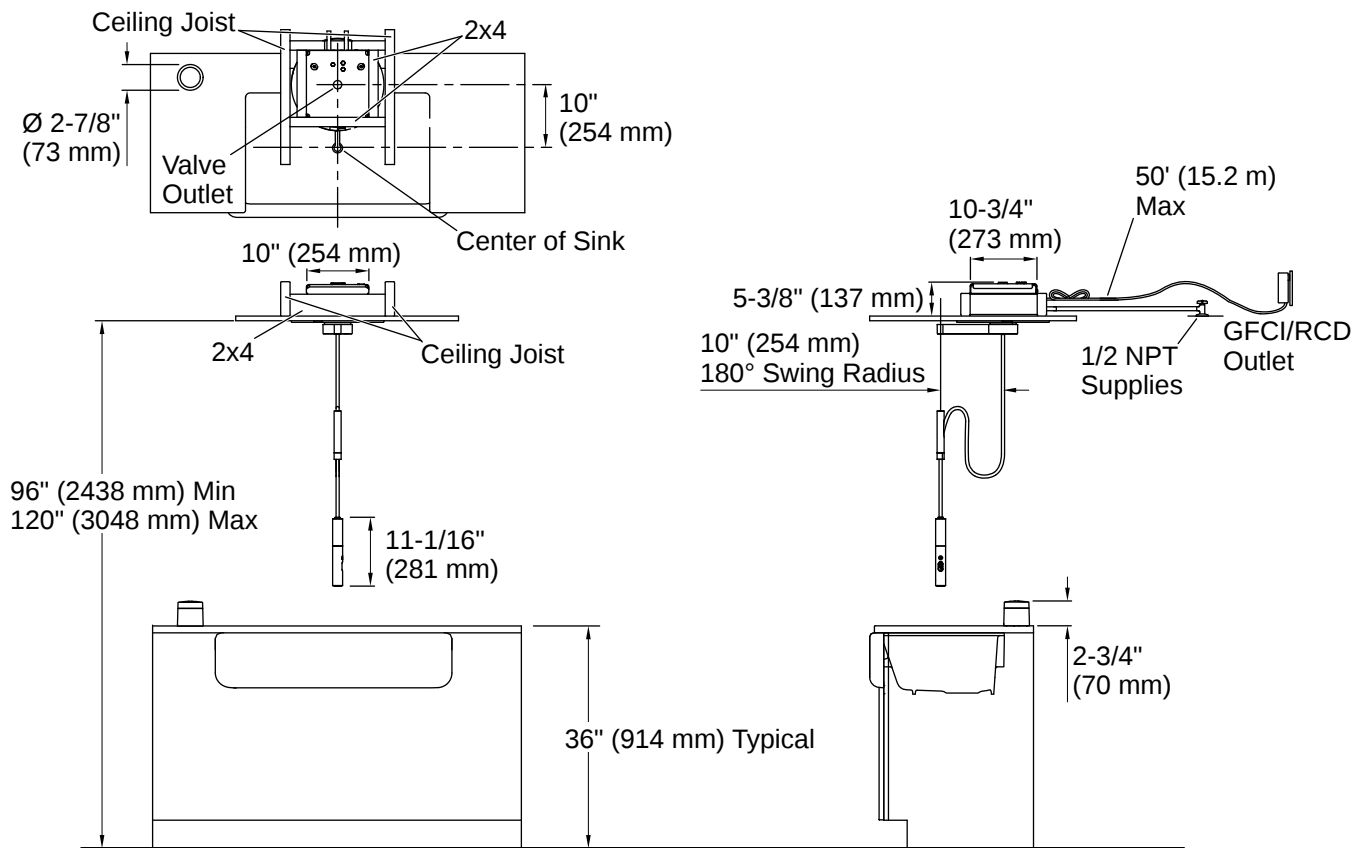

Installation

- Requires K-29179 for installation

Installation Notes

Install this product according to the installation instructions.

This faucet should not be installed in a location where there is a vaulted ceiling.

The rough-in box must be installed in line with the ceiling joists.

Angular installation can damage the structural integrity of the ceiling joists.

Access must be provided for supply stops and electrical outlet.