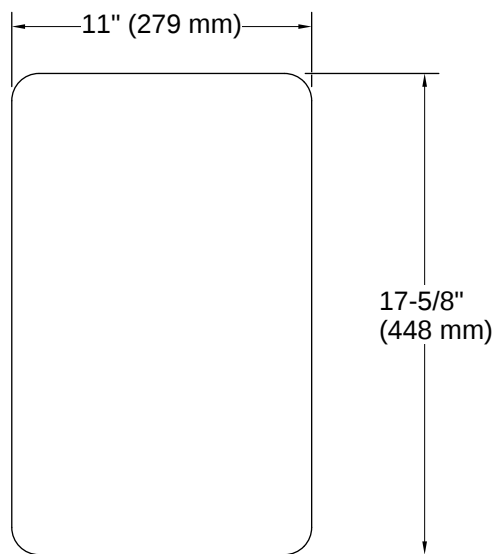

## Installation

- Cutting board rests on sink deck when sink is top-mounted or on countertop when undermounted