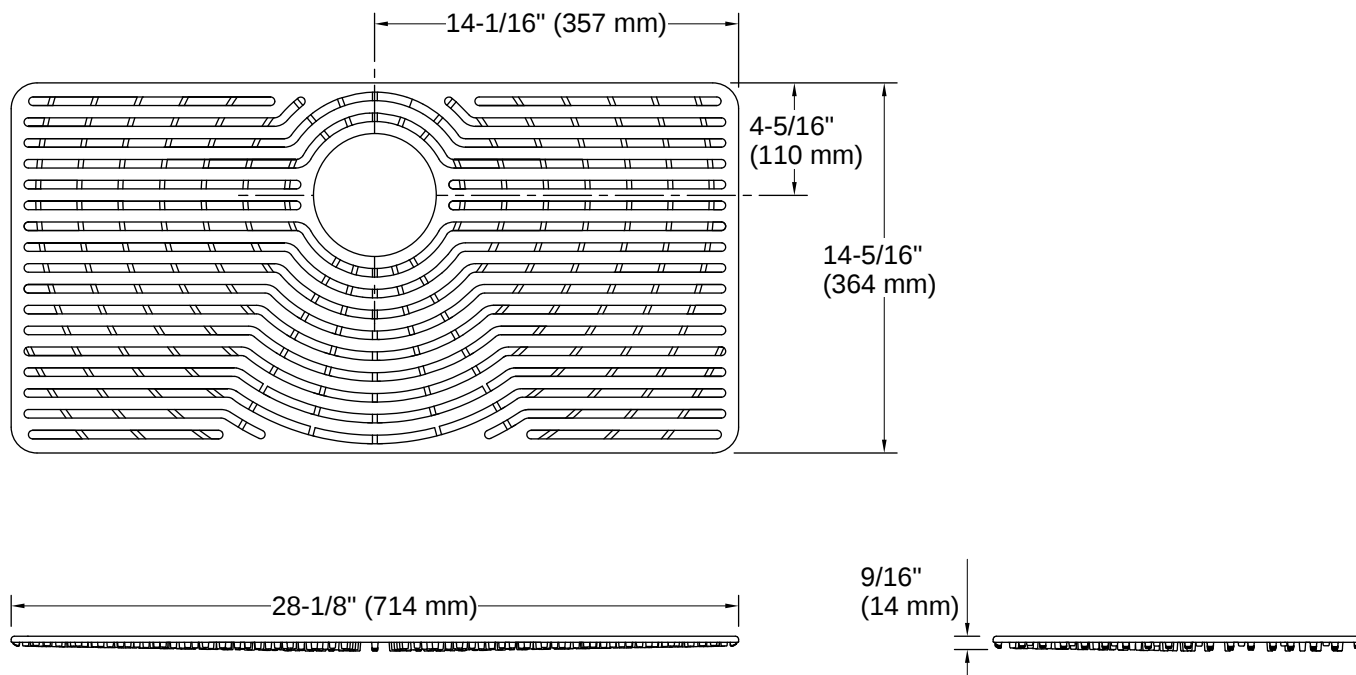

K-28901 32-1/4" undermount single-bowl kitchen sink

K-28902-1AC 33" top-/undermount single-bowl kitchen sink with accessories

Warranty

See website for detailed warranty information.

KOHLER® One-Year Limited Warranty