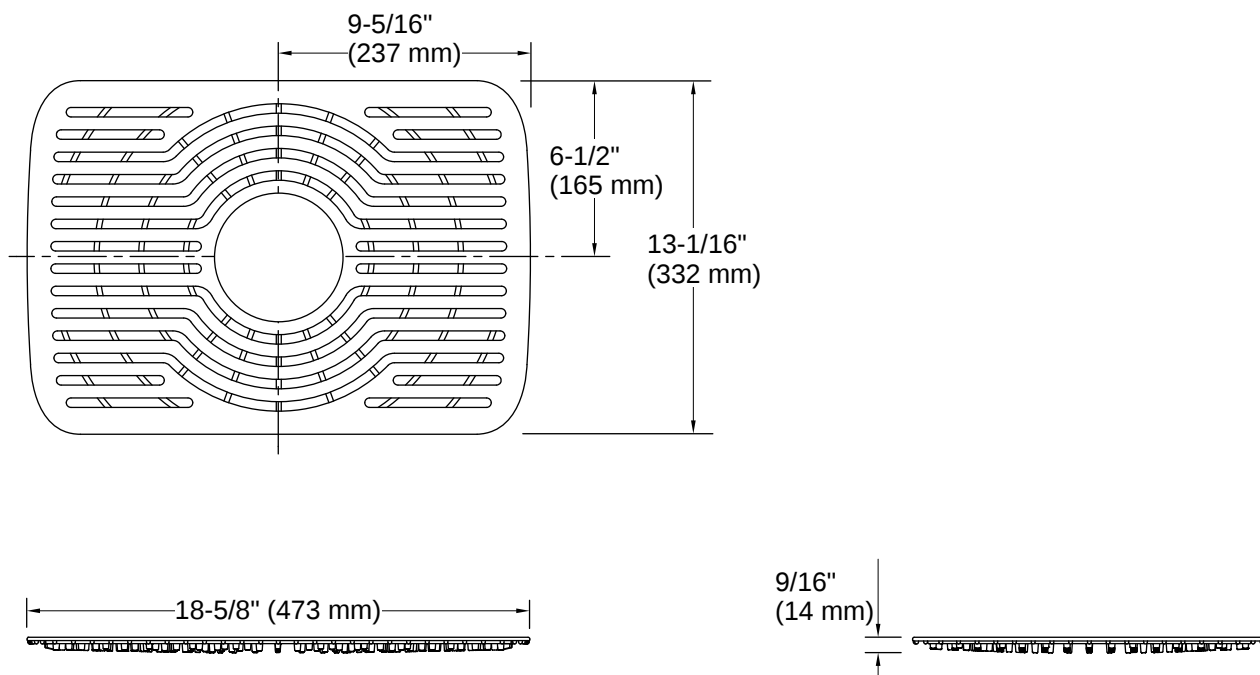

Installation Notes

Install this product according to the installation instructions.