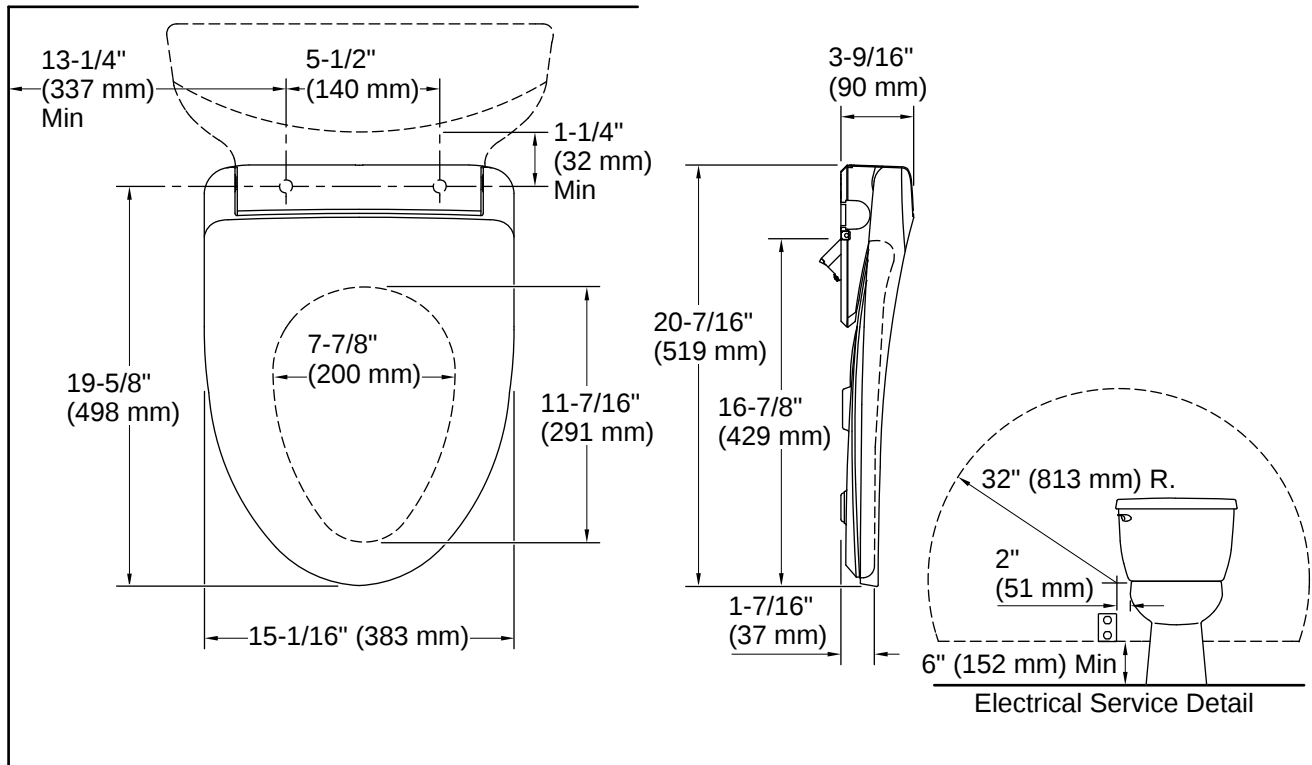

120 V, 7.25 A, 60 Hz

Electrical Component Ratings

Power Cord Length: 47.25" (1200 mm)

Warranty

See website for detailed warranty information.

KOHLER® Intelligent Toilet and C3® Cleansing Seat Three-Year Limited Warranty

Installation

- Requires connection to toilet water supply line
- Requires dedicated electrical GFCI circuit (120 V, 15 A, 60 Hz)

Installation Notes

Install this product according to the installation instructions.

To avoid possible product malfunction, do not plug in the seat until instructed to do so.

Locate the receptacle at least 6" (152 mm) above the floor, and within a 32" (813 mm) radius measured 2" (51 mm) from the bowl ledge.