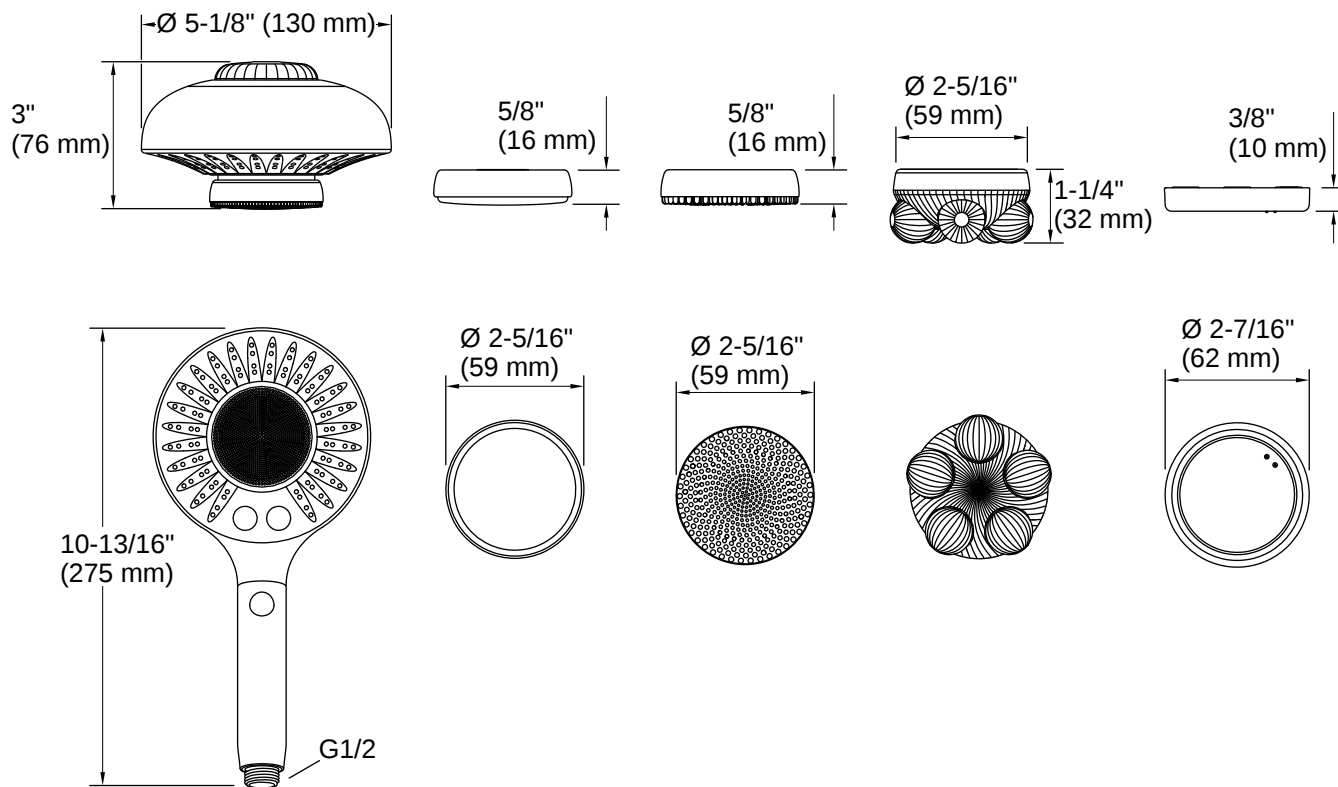

Installation Notes

Install this product according to the installation instructions.