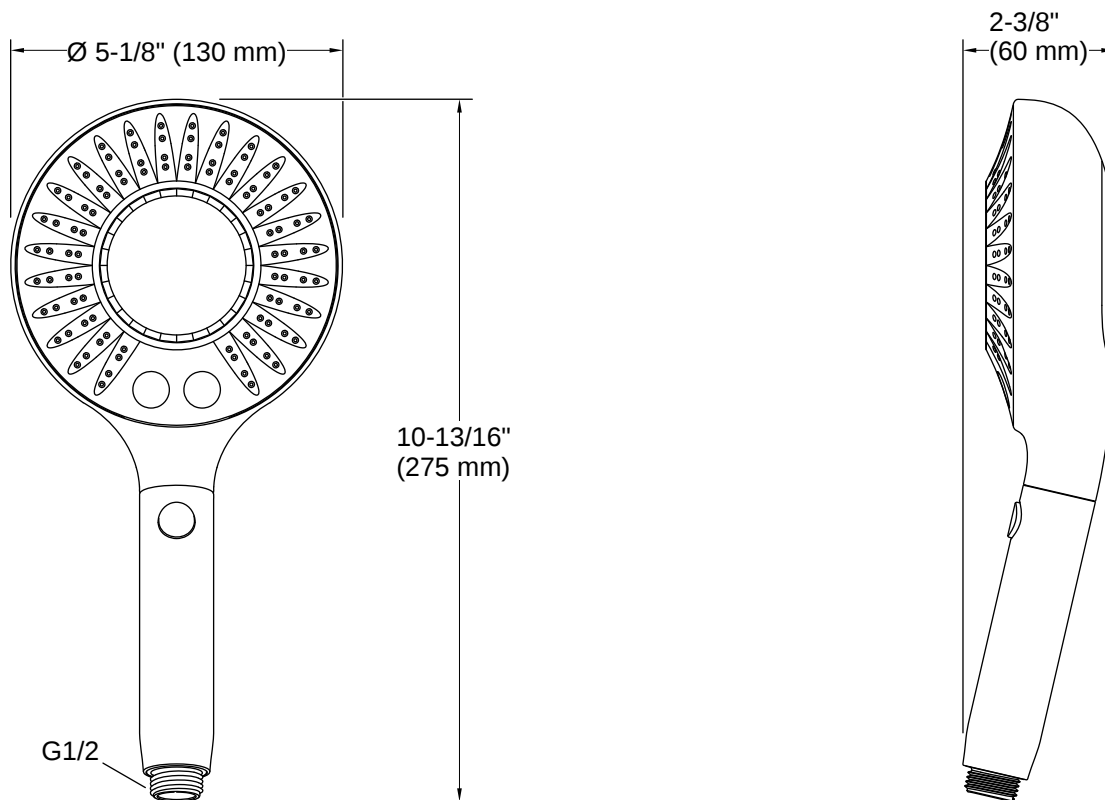

Installation Notes

Install this product according to the installation instructions.

For use with automatic compensating valves rated at 1.05 gal/min (4 l/min) or less.