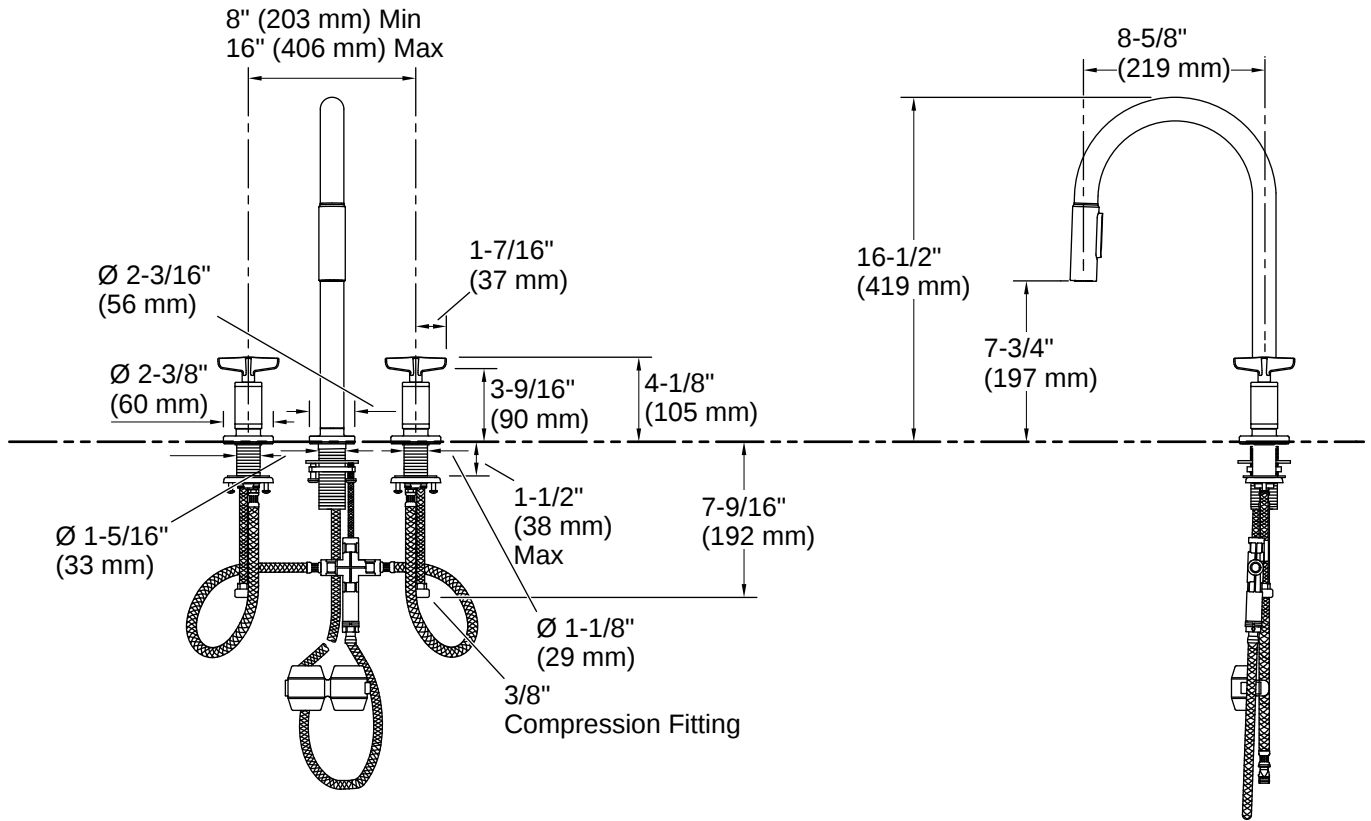

Technical Information

All product dimensions are nominal.

Handle

Handle Style/ Type: Cross

Spout

Spout Reach: 8-5/8" (219 mm)

Flow Rate

Faucet Flow Rate: 1.5 gpm (5.7 l/min)

Installation

- Flexible supply lines simplify installation
- Three-hole installation

Installation Notes

Install this product according to the installation instructions.

ADA compliant for faucet handles only
 ADA, CSA B651 compliant when installed to the specific requirements of these regulations.