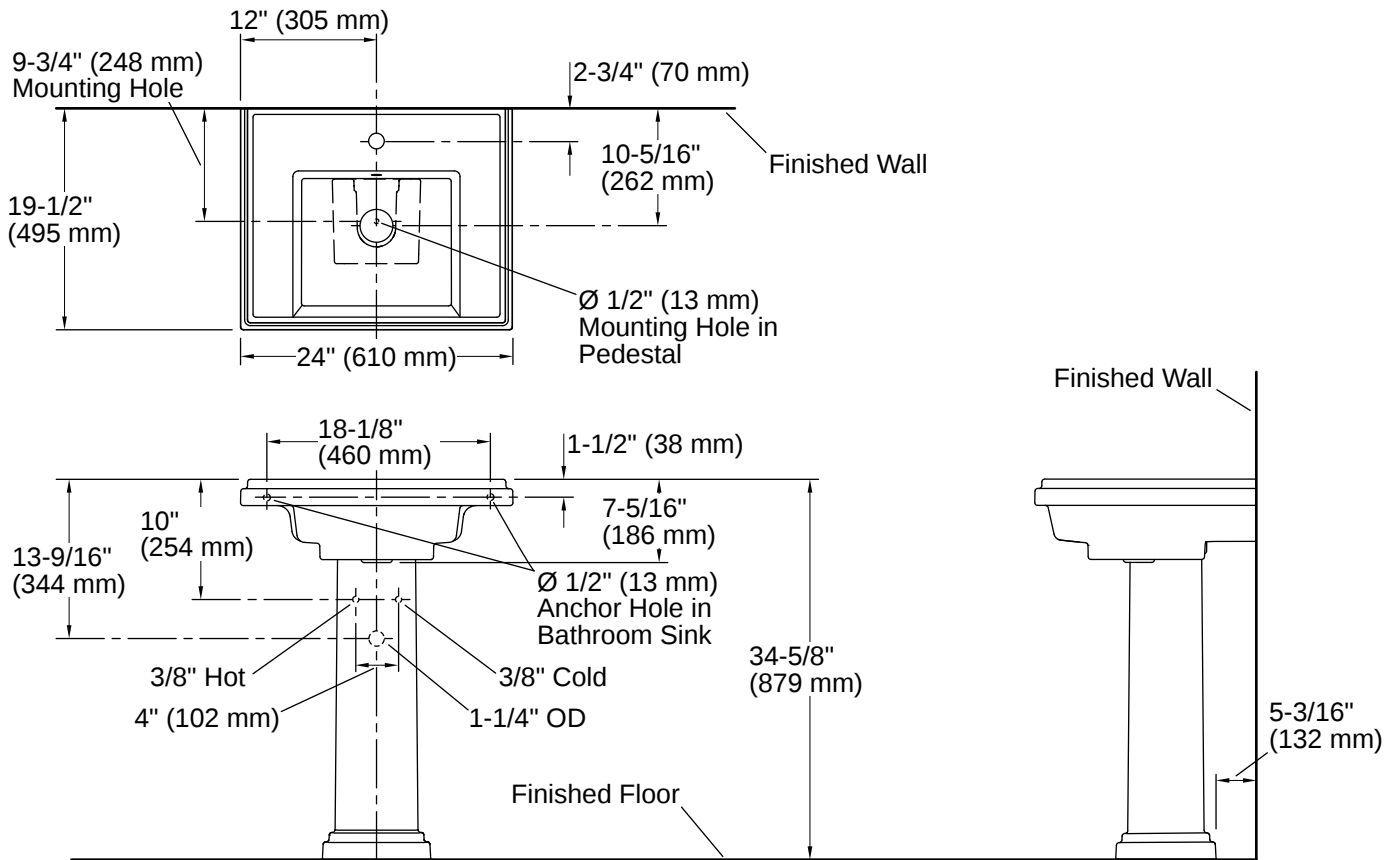

Installation

- Pedestal

Installation Notes

Install this product according to the installation instructions.