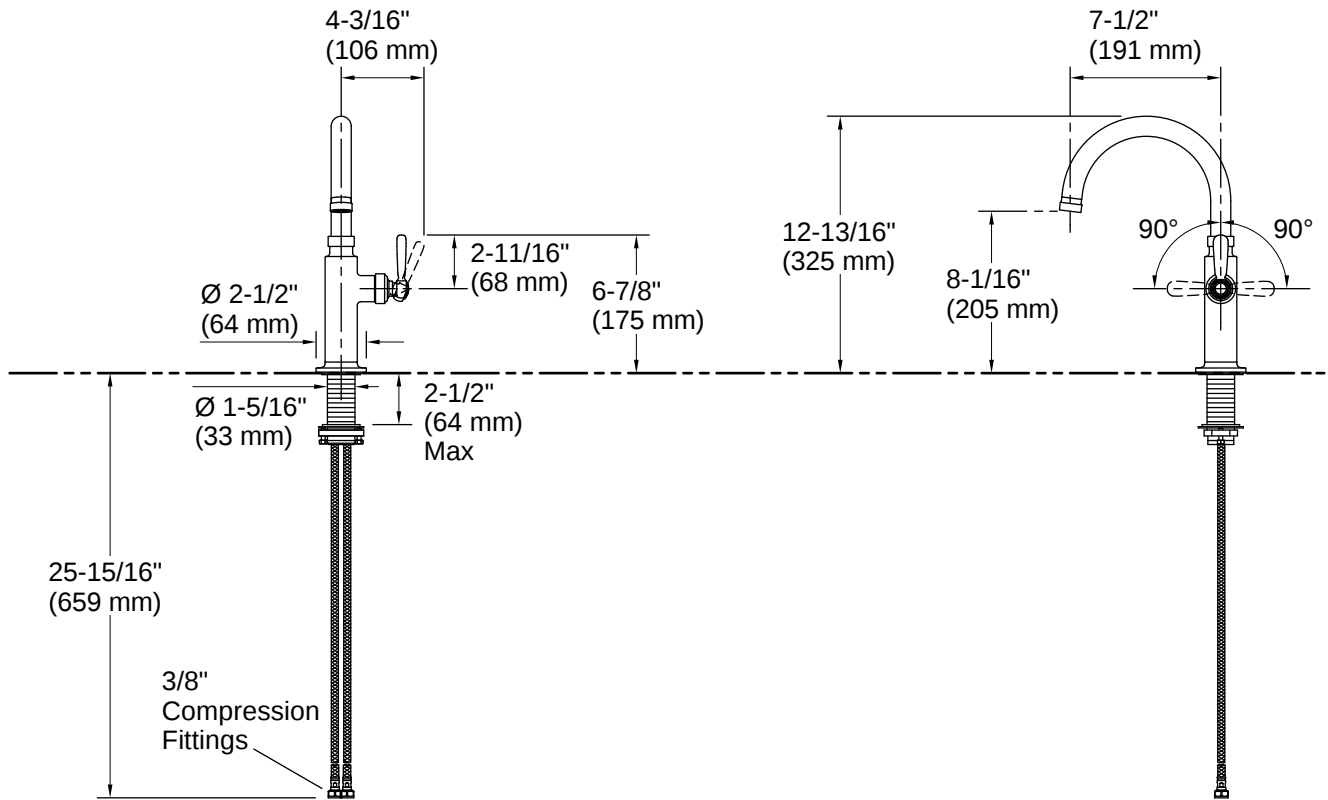

Installation

- Single-hole installation
- Flexible supply lines simplify installation

Installation Notes

Install this product according to the installation instructions.

ADA compliant for faucet handles only
ADA, CSA B651 compliant when installed to the specific requirements of these regulations.