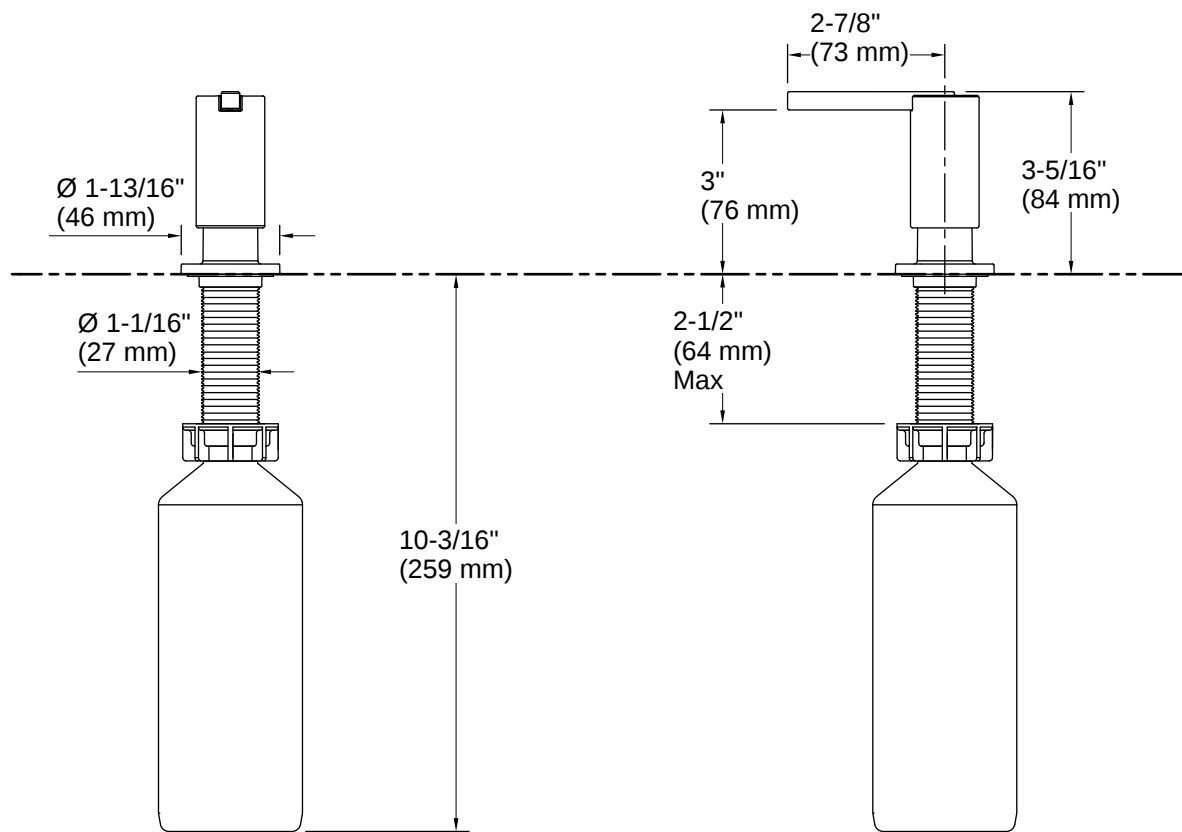

Installation Notes

Install this product according to the installation instructions.