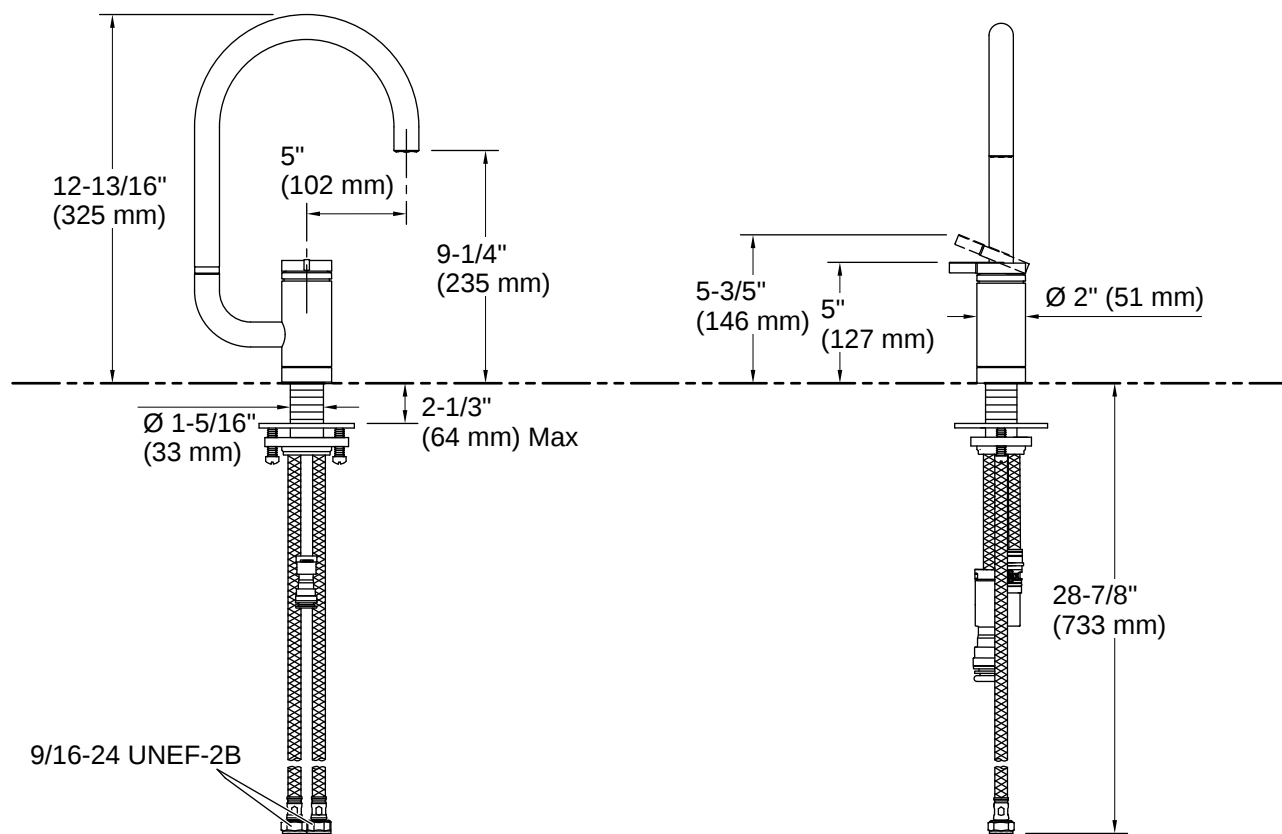

Technical Information

All product dimensions are nominal.

Handle

Handle Style/ Type: Lever

Spout

Spout Reach: 8" (203 mm)

Flow Rate

Faucet Flow Rate: 1.5 gpm (5.7 l/min)

Installation

- Flexible supply lines simplify installation

Installation Notes

Install this product according to the installation instructions.

ADA compliant for faucet handles only
 ADA, CSA B651 compliant when installed to the specific requirements of these regulations.