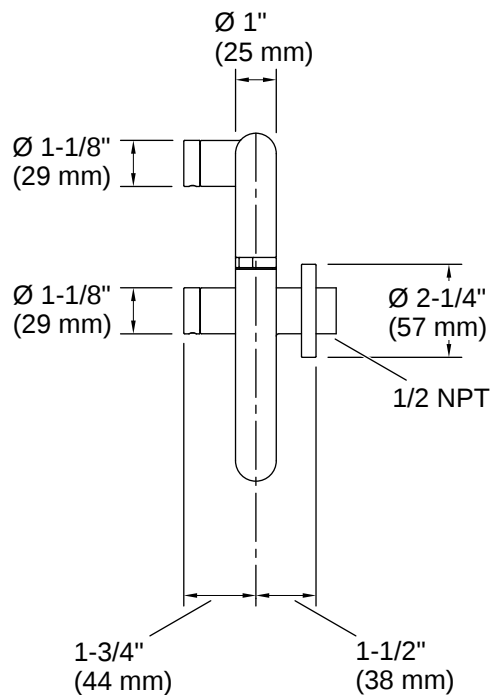

Installation Notes

Install this product according to the installation instructions.