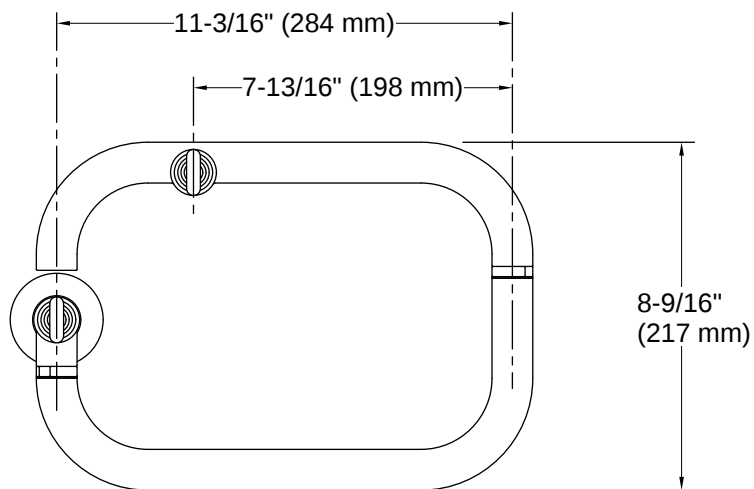

Installation Notes

Install this product according to the installation instructions.