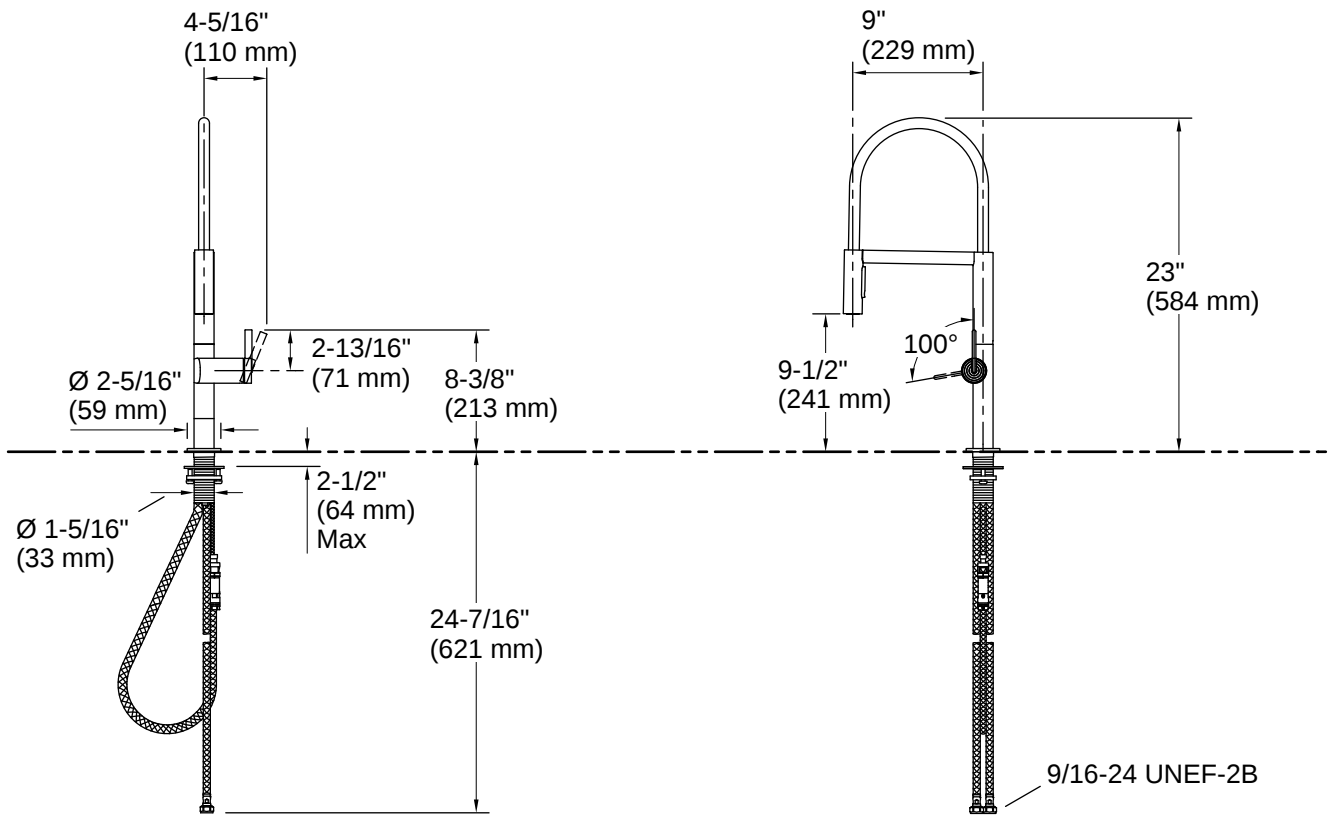

Technical Information

All product dimensions are nominal.

Handle

Handle Style/ Type: Lever

Spout

Spout Reach: 9" (228 mm)

Flow Rate

Faucet Flow Rate: 1.5 gpm (5.7 l/min)

Installation

- For single-hole or three-hole installation (escutcheon plate sold separately)
- Flexible supply lines simplify installation

Installation Notes

Install this product according to the installation instructions.