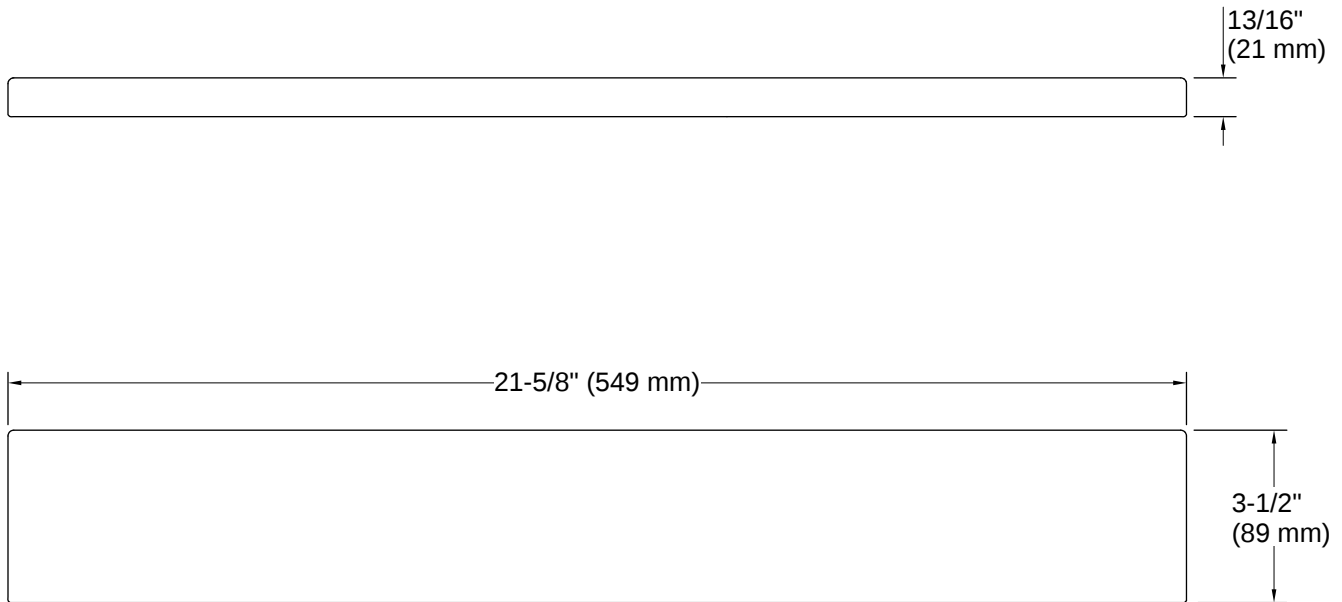

Installation Notes

Install this product according to the installation instructions.