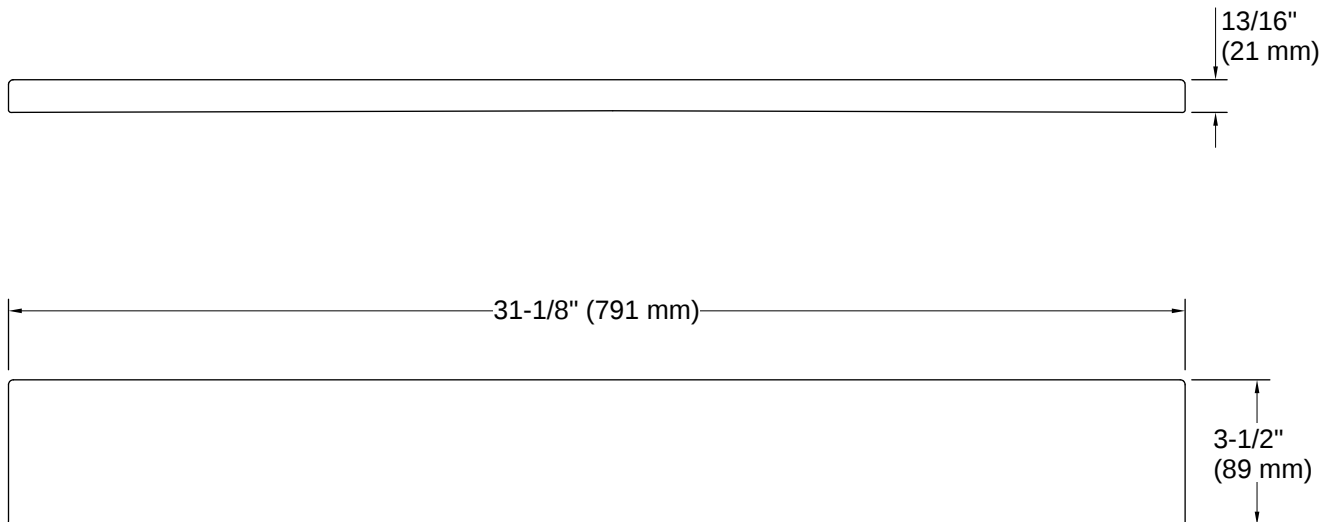

Installation Notes

Install this product according to the installation instructions.