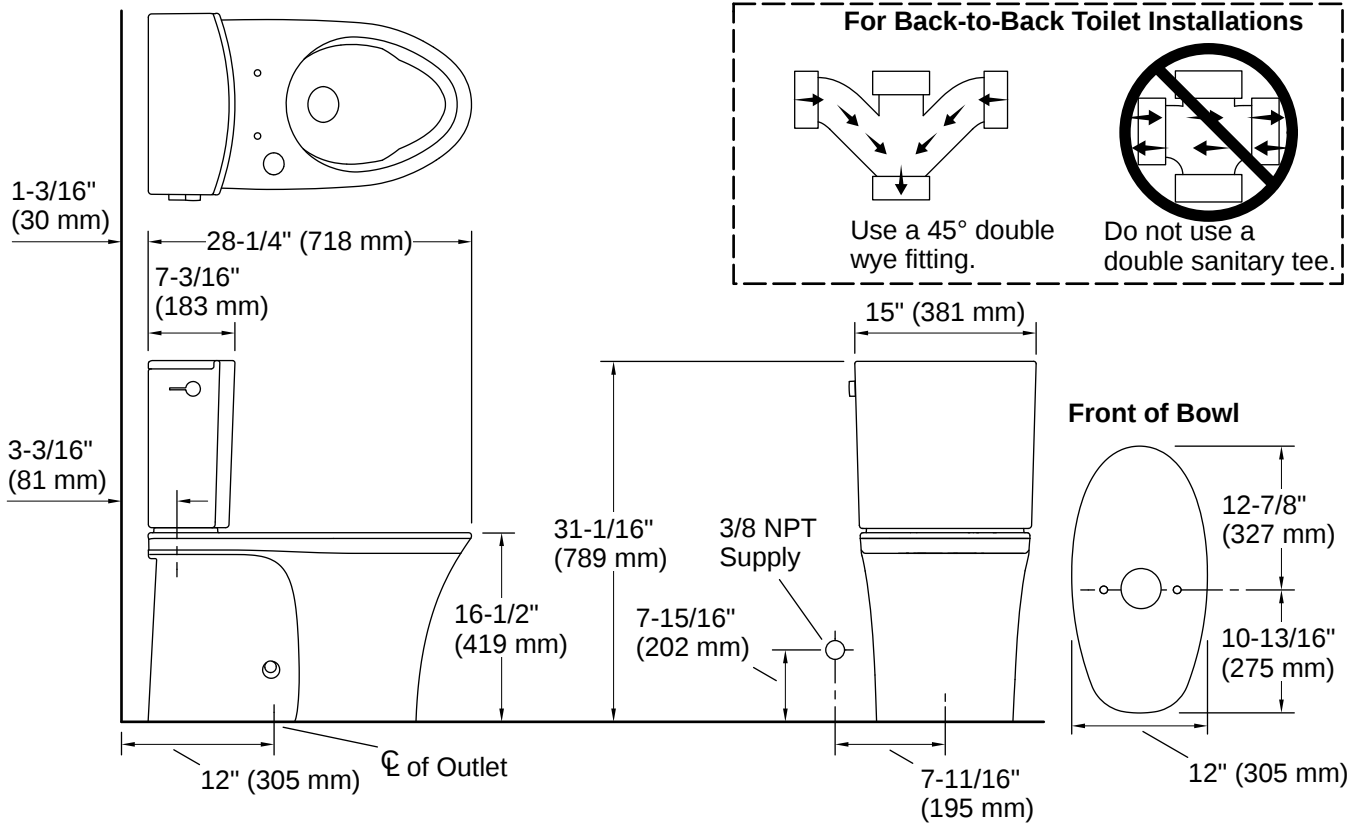

ASME A112.19.2/CSA B45.1
 DOE - Energy Policy Act 1992
 EPA WaterSense®
 California Energy Commission (CEC)
 ADA
 ICC/ANSI A117.1
 CSA B651
 OBC

Technical Information

Rough-in:	Standard 12" (305mm)
Flush Type:	AquaPiston, Revolution 360
Flush Rate:	1.28 gpf (4.8 lpf)
Bowl Shape:	Elongated
Seat-Mounting Holes:	5-1/2" (140 mm)
Waste Outlet:	Floor
Trapway Size:	2" (51 mm)
Trapway Type:	Skirted
Water Surface Size:	10" x 8" (254 mm x 203 mm)
Rim to Water Surface:	6-5/8" (168 mm)

Included Combo Skus

- K-28121-HC Elongated toilet bowl with skirted trapway
- K-28141 Toilet tank, 1.28 gpf

Recommended Products/Accessories

- K-5381 14" rough-in full skirt trap and attachment system
- K-5383 10" rough-in full skirt trap and attachment system
- K-28821 Elongated bidet toilet seat with remote control
- K-28122-L Left-hand trip lever
- K-26801 ReadyLatch® Quiet-Close™ elongated toilet seat
- K-30780 Quiet-Close™ elongated toilet seat

Warranty

See website for detailed warranty information.

KOHLER® Toilets and Seats Limited Warranty

Installation

- Standard 12" (305 mm) rough-in
- 10" and 14" (254 mm and 356 mm) rough-in kits also available
- Seat and supply line sold separately