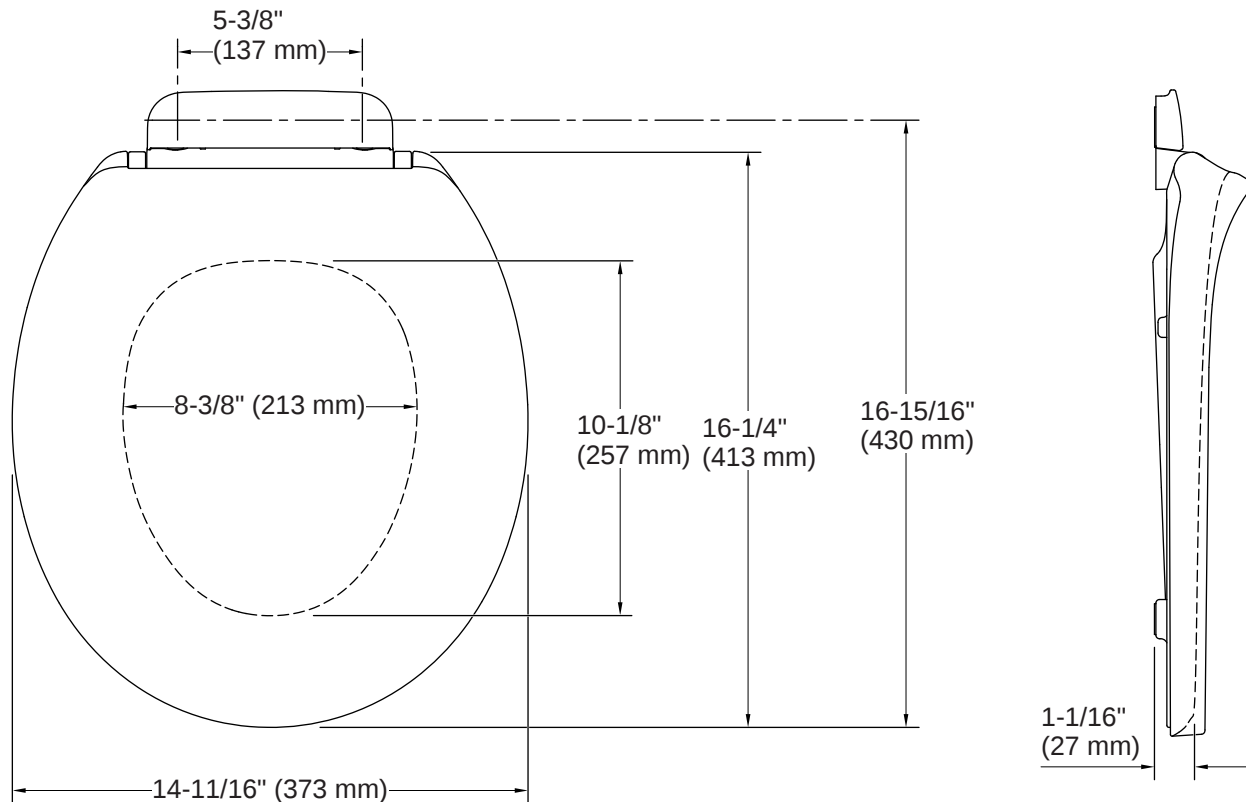

Installation Notes

Install this product according to the installation instructions.