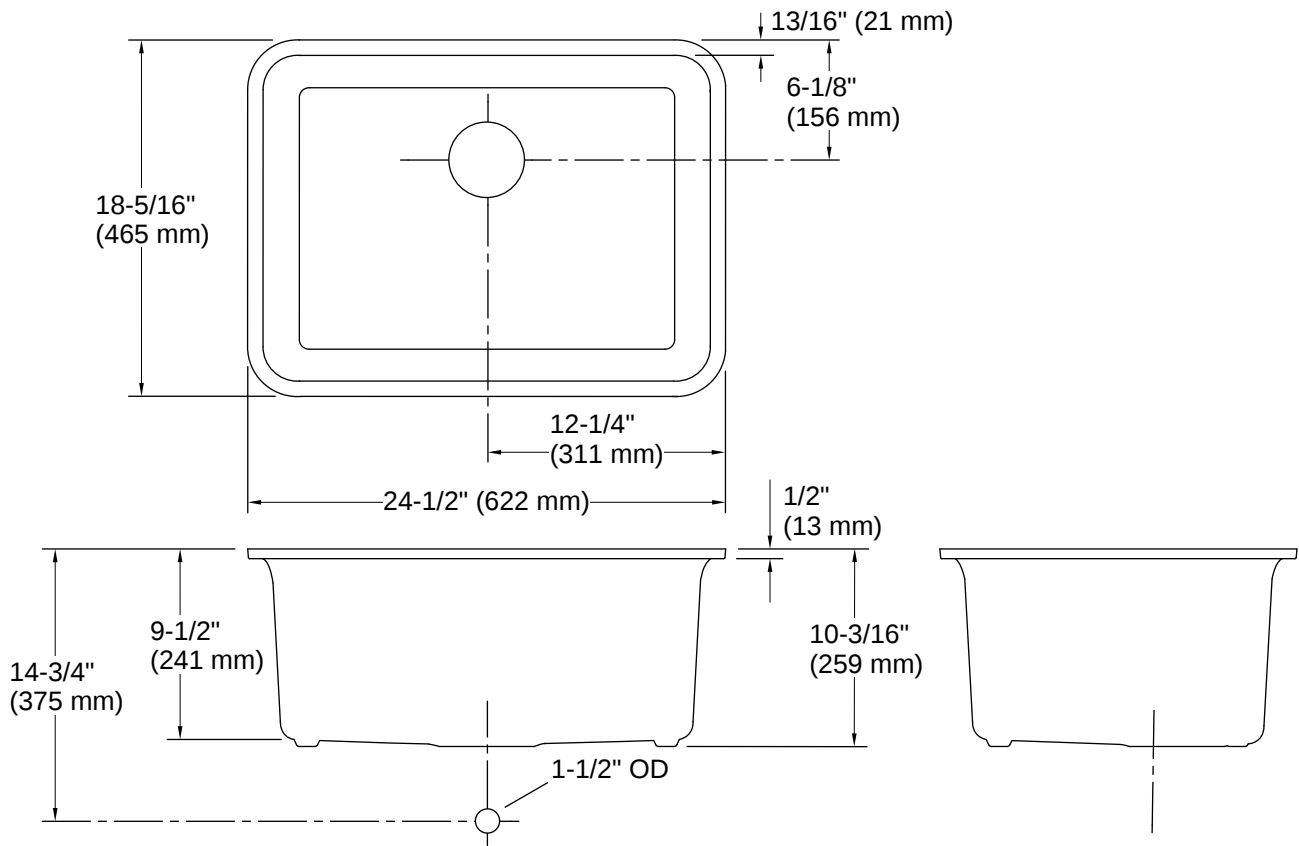

Installation

- Undermount
- Easy to install in a one-person, single-day project

Installation Notes

Install this product according to the installation instructions.

Countertop manufacturer or cutter must use the cut-out template provided with the product, or a current one provided by Kohler Co. (call 1-800-43-FOCUS). Kohler Co. is not responsible for cut-out errors when the incorrect cut-out template is used.