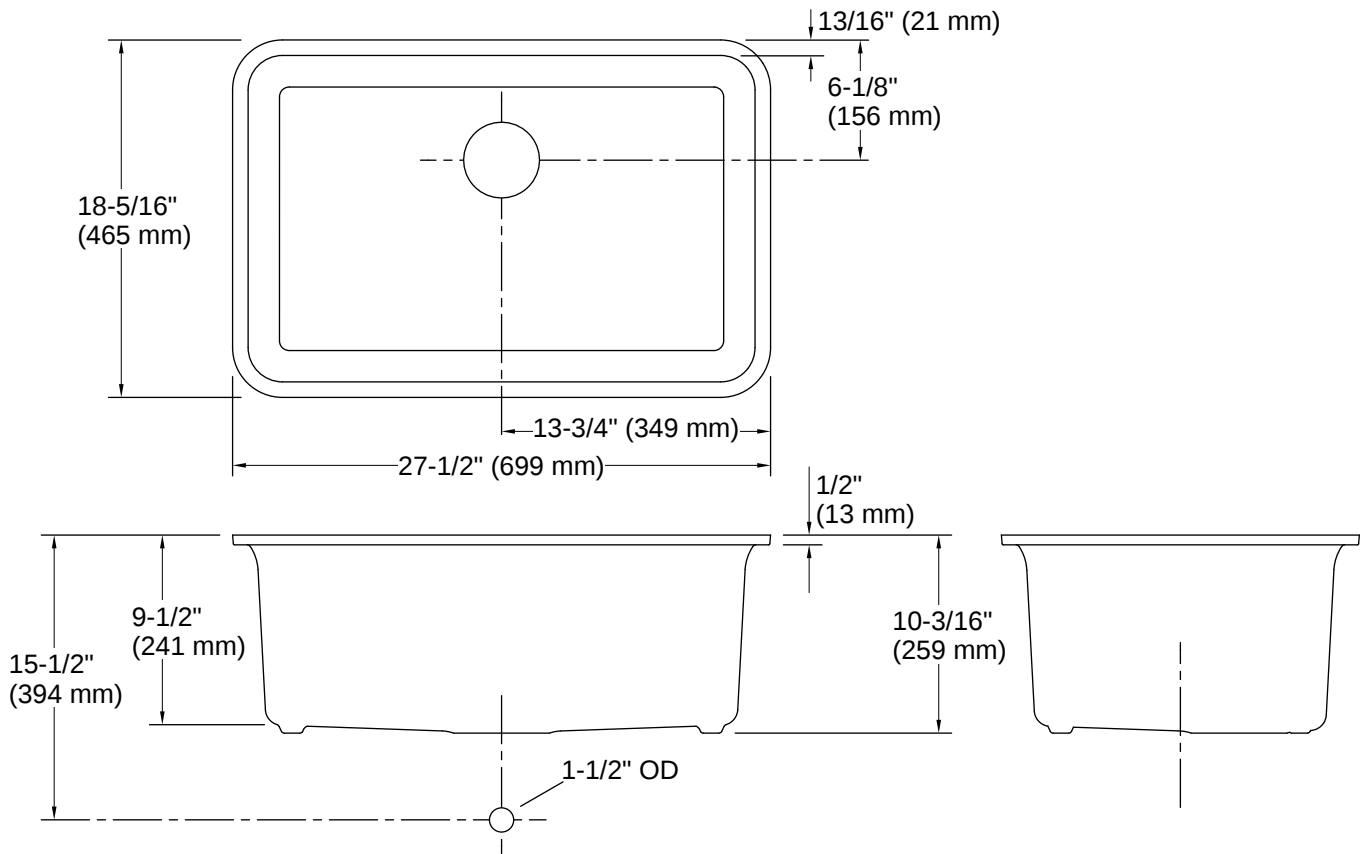

Installation

- Undermount
- Easy to install in a one-person, single-day project

Installation Notes

Install this product according to the installation instructions.

Countertop manufacturer or cutter must use the cut-out template provided with the product, or a current one provided by Kohler Co. (call 1-800-43-FOCUS). Kohler Co. is not responsible for cut-out errors when the incorrect cut-out template is used.