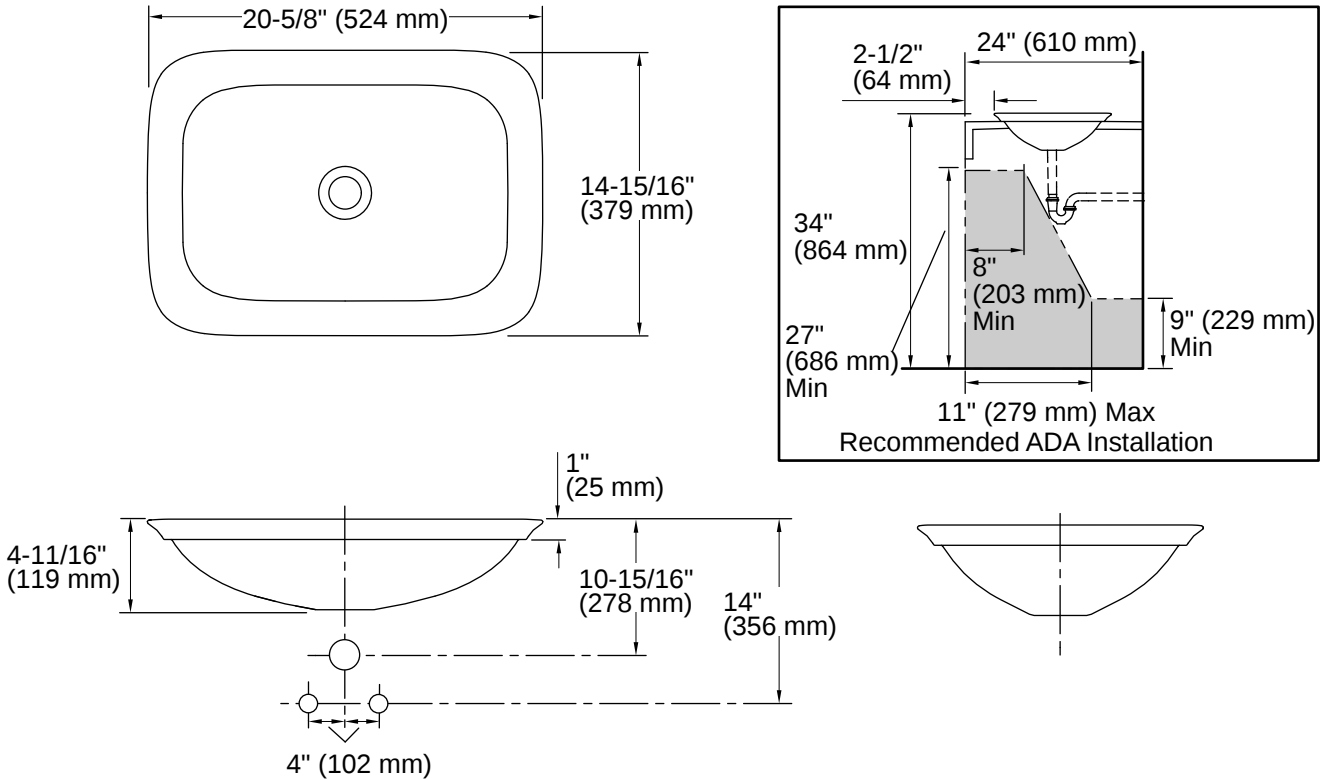

Installation

- Drop-in

Installation Notes

Install this product according to the installation instructions.

Product does not have an overflow.

NOTICE: Countertop manufacturer or cutter must use the cut-out template provided with the product, or a current one provided by Kohler Co. (call 1-800-4KOHLER). Kohler Co. is not responsible for cut-out errors when the incorrect cut-out template is used.

Product must be installed with the supplied drain gasket kit.

ADA compliant when installed to the specific requirements of these regulations.