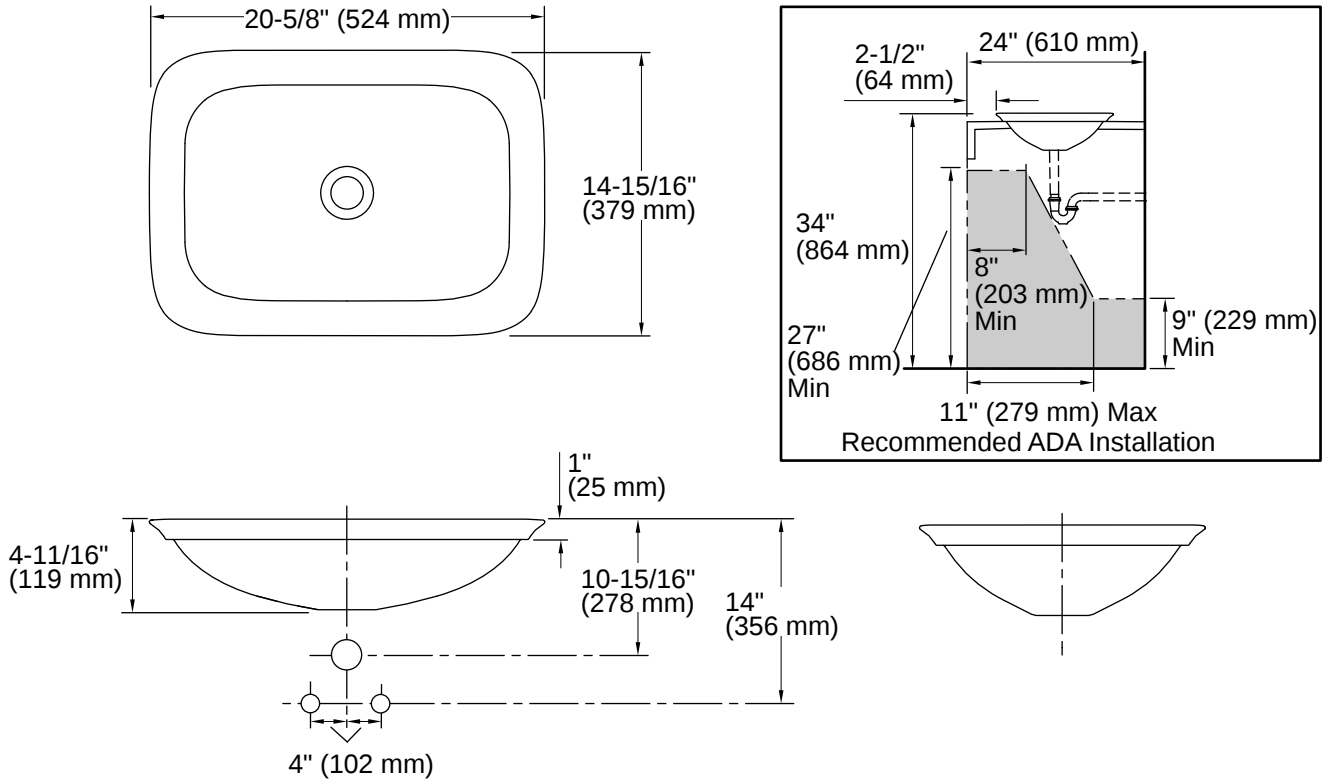

Installation

- Drop-in

Installation Notes

Install this product according to the installation instructions.

Product does not have an overflow.

NOTICE: Countertop manufacturer or cutter must use the cut-out template provided with the product, or a current one provided by Kohler Co. (call 1-800-4KOHLER). Kohler Co. is not responsible for cut-out errors when the incorrect cut-out template is used.

Product must be installed with the supplied drain gasket kit.

ADA compliant when installed to the specific requirements of these regulations.