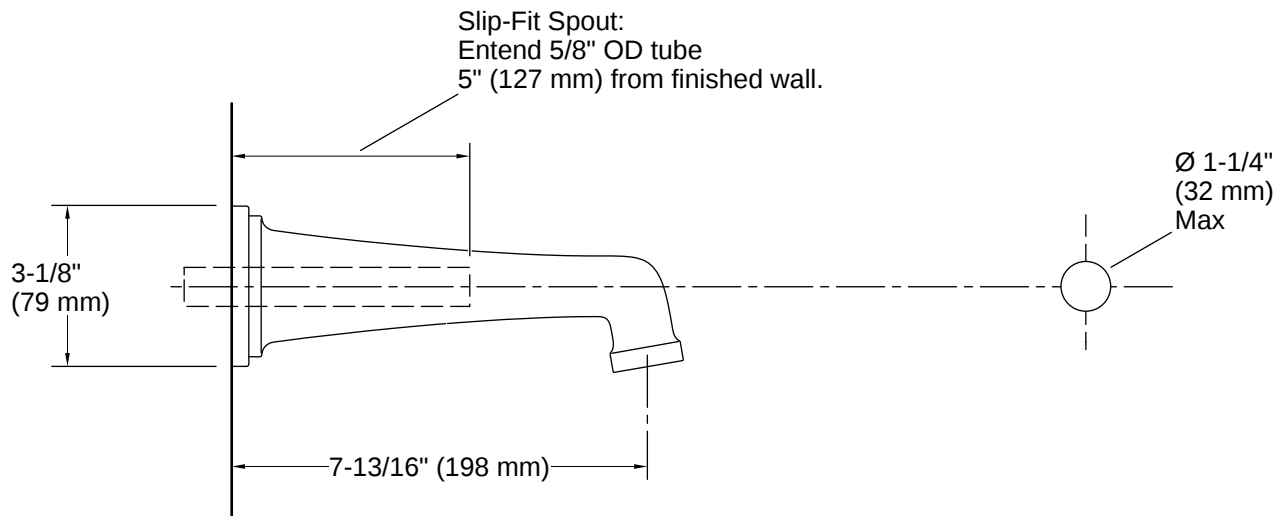

Installation

- Wall-mount

Installation Notes

Install this product according to the installation instructions.