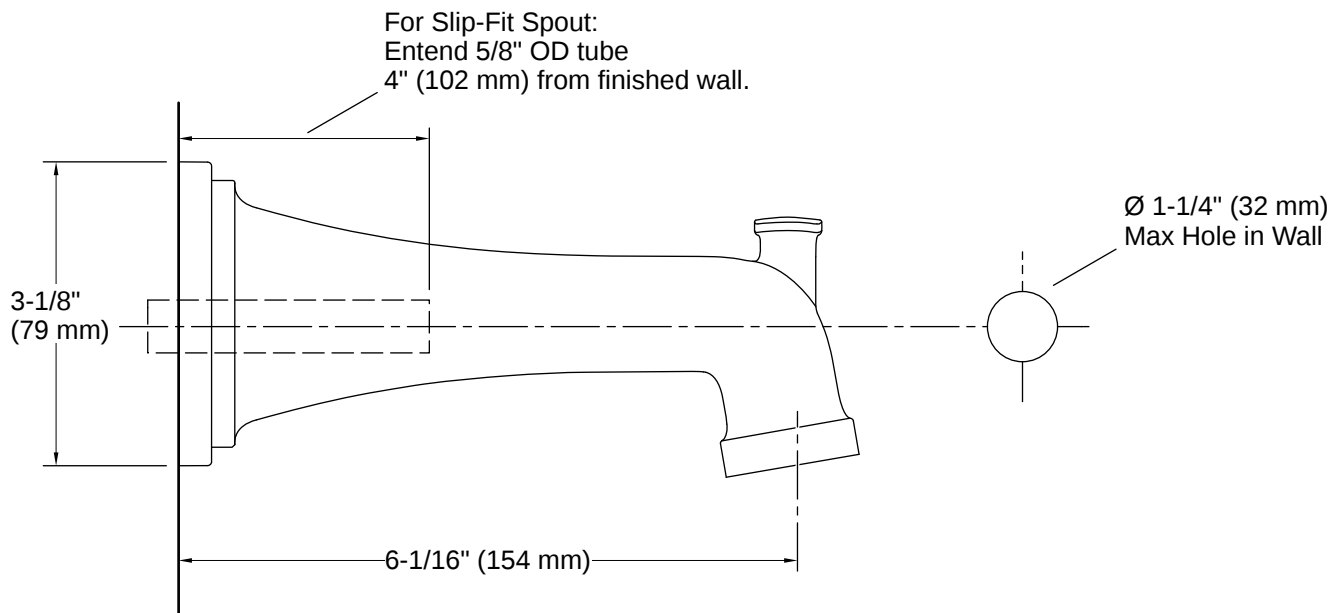

Installation

- Wall-mount

Installation Notes

Install this product according to the installation instructions.