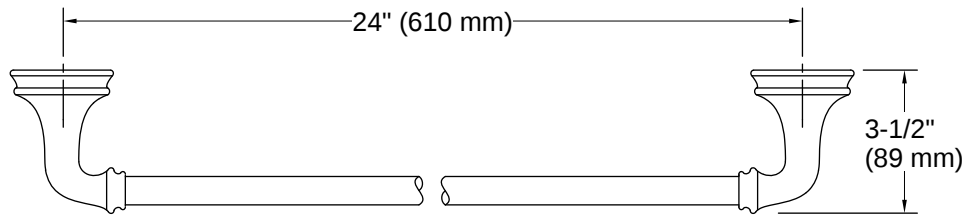

Installation Notes

Install this product according to the installation instructions.