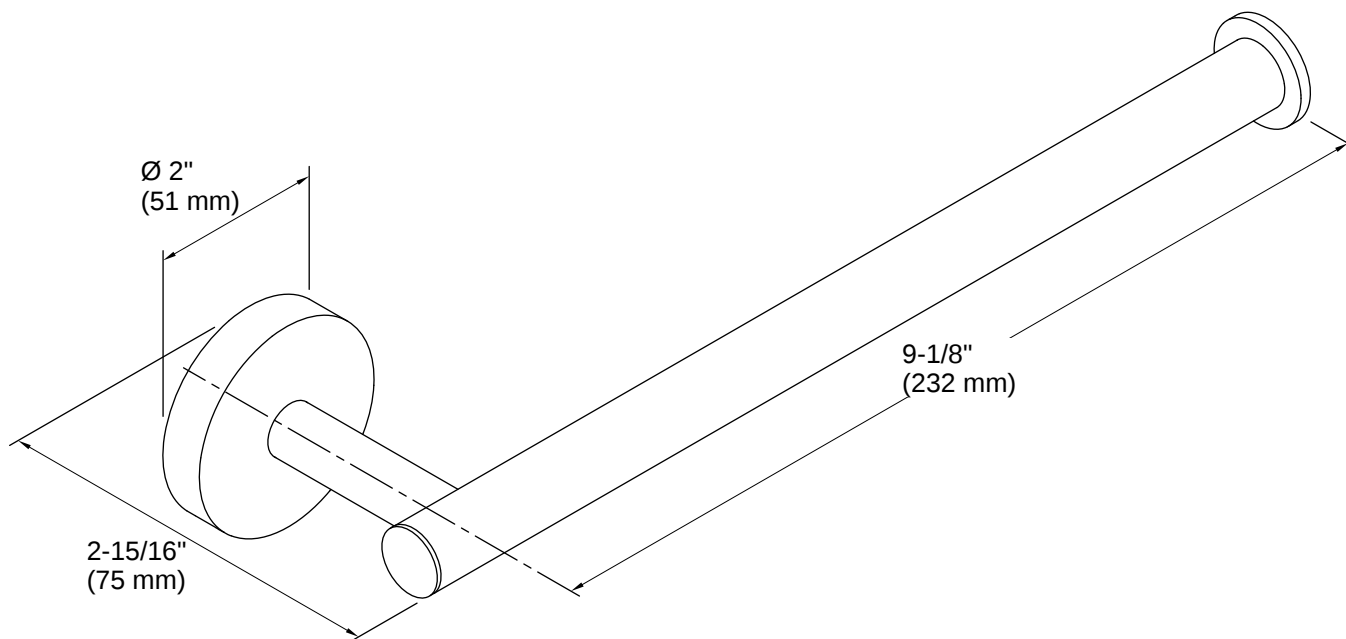

Installation Notes

Install this product according to the installation instructions.

CAUTION: Risk of personal injury. Do not install these products in any area where they are likely to be used inadvertently as a grab bar or support bar. These products are not designed or intended for use as a grab bar or support bar.