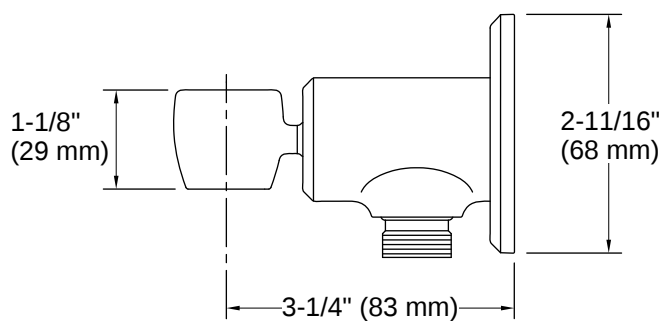

Installation

- Wall-mount

Installation Notes

Install this product according to the installation instructions.