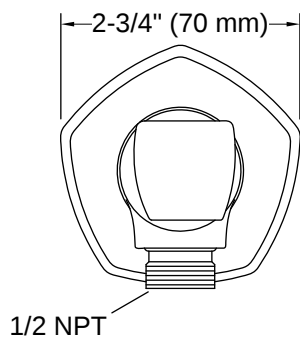

Installation

- Wall-mount

Installation Notes

Install this product according to the installation instructions.