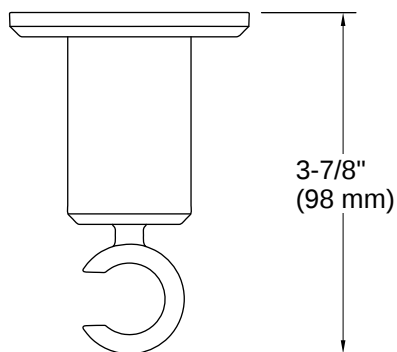

Installation

- Wall-mount

Installation Notes

Install this product according to the installation instructions.