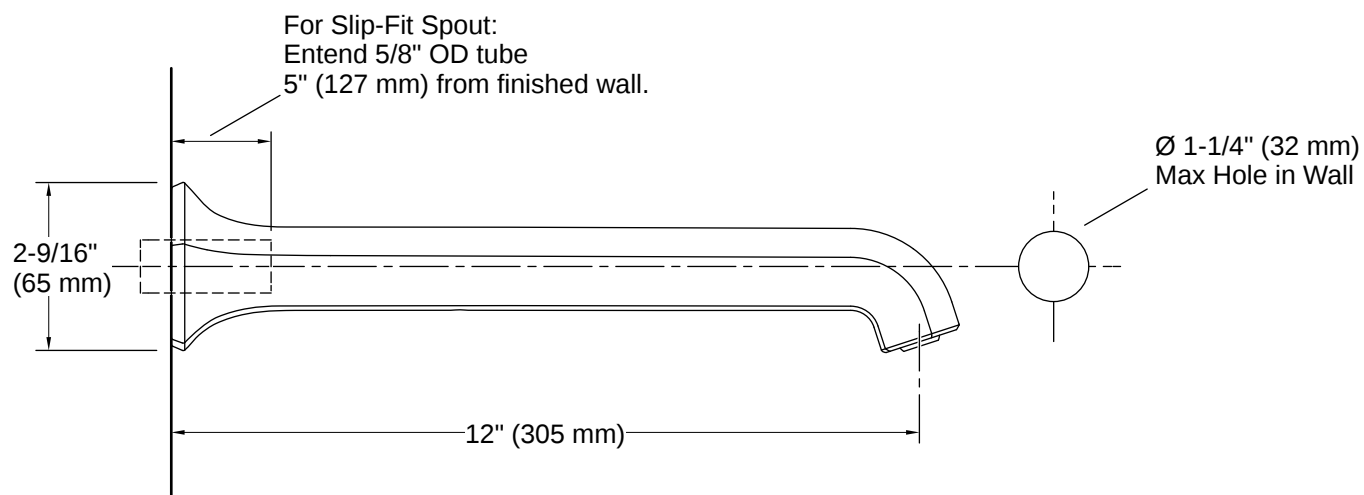

Installation

- Wall-mount

Installation Notes

Install this product according to the installation instructions.