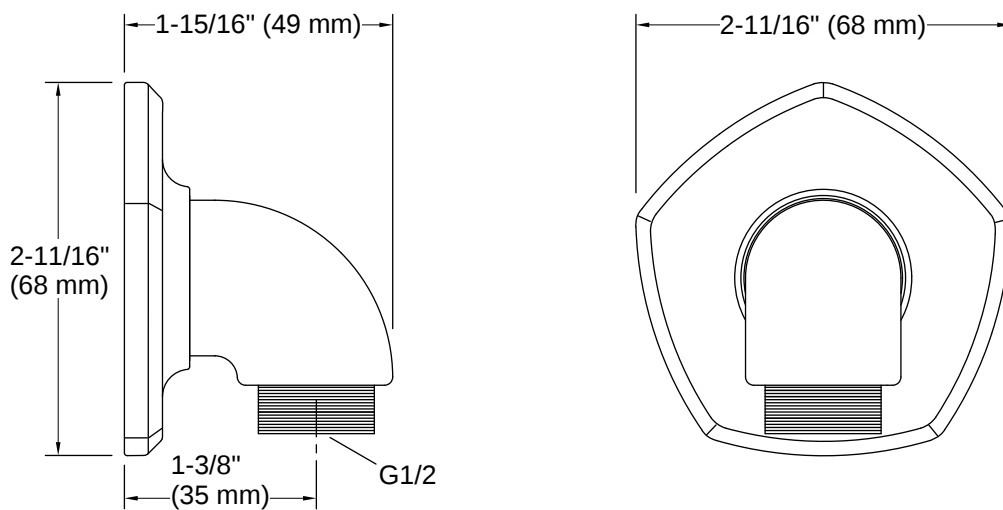

Installation

- Wall-mount

Installation Notes

Install this product according to the installation instructions.