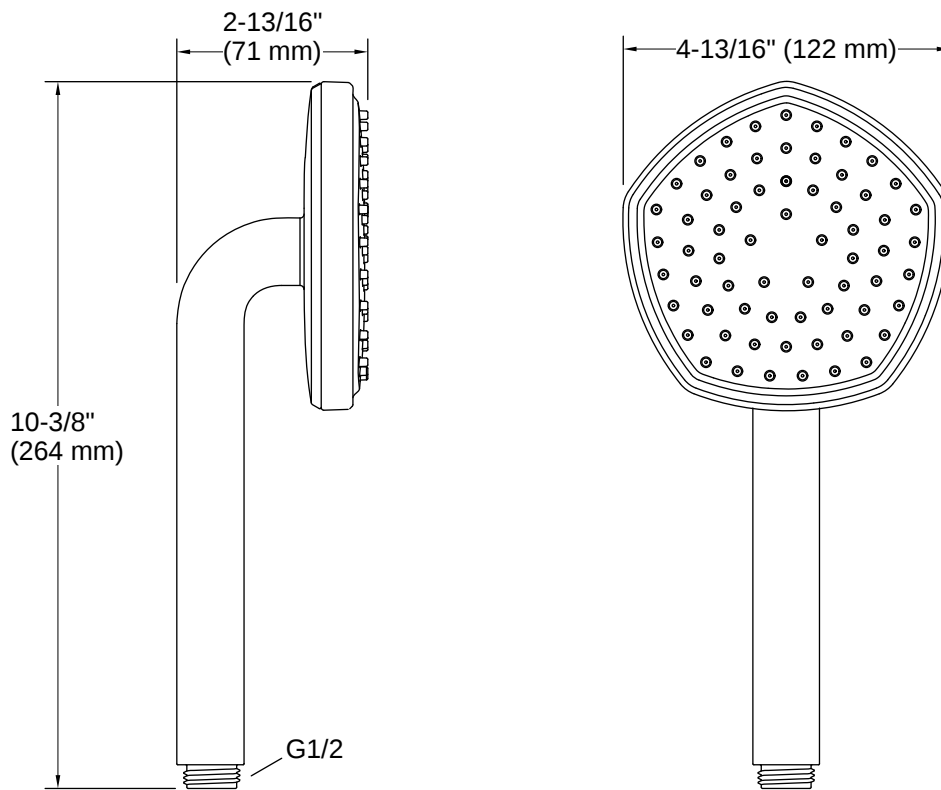

## Installation

- G 1/2 inlet and outlet
- Bracket or sidebar required for wall-mount installation
- Deck-mount holder required for deck-mount installation