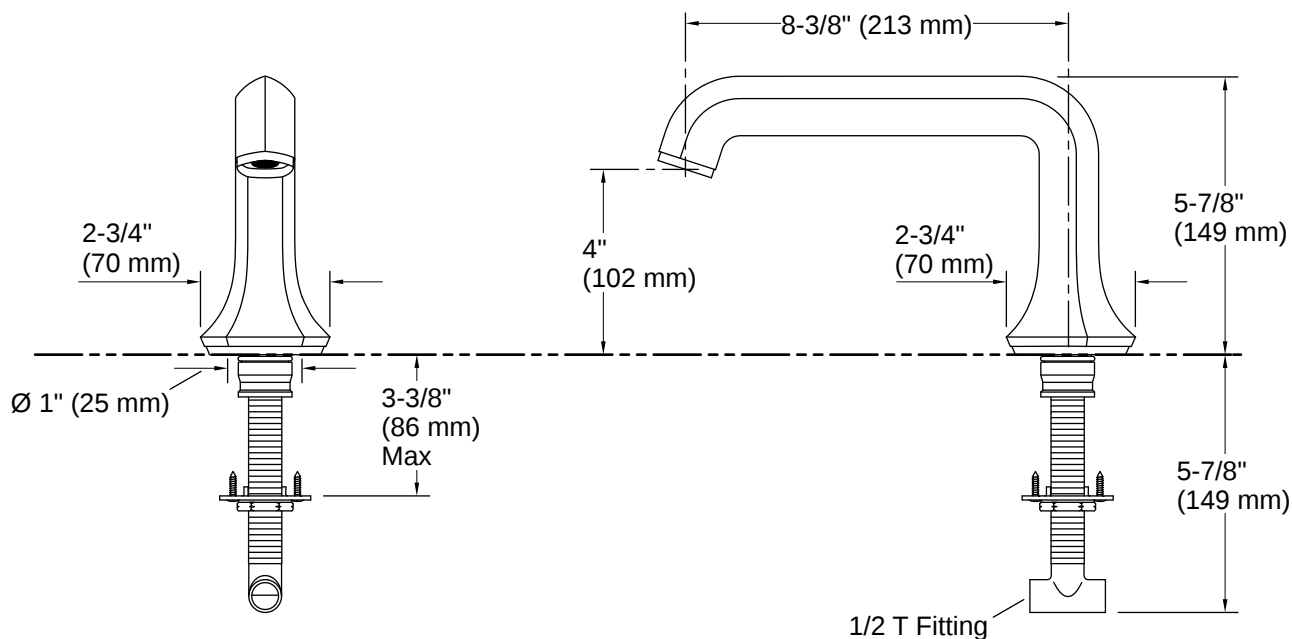

Installation

- Deck-mount

Installation Notes

Install this product according to the installation instructions.