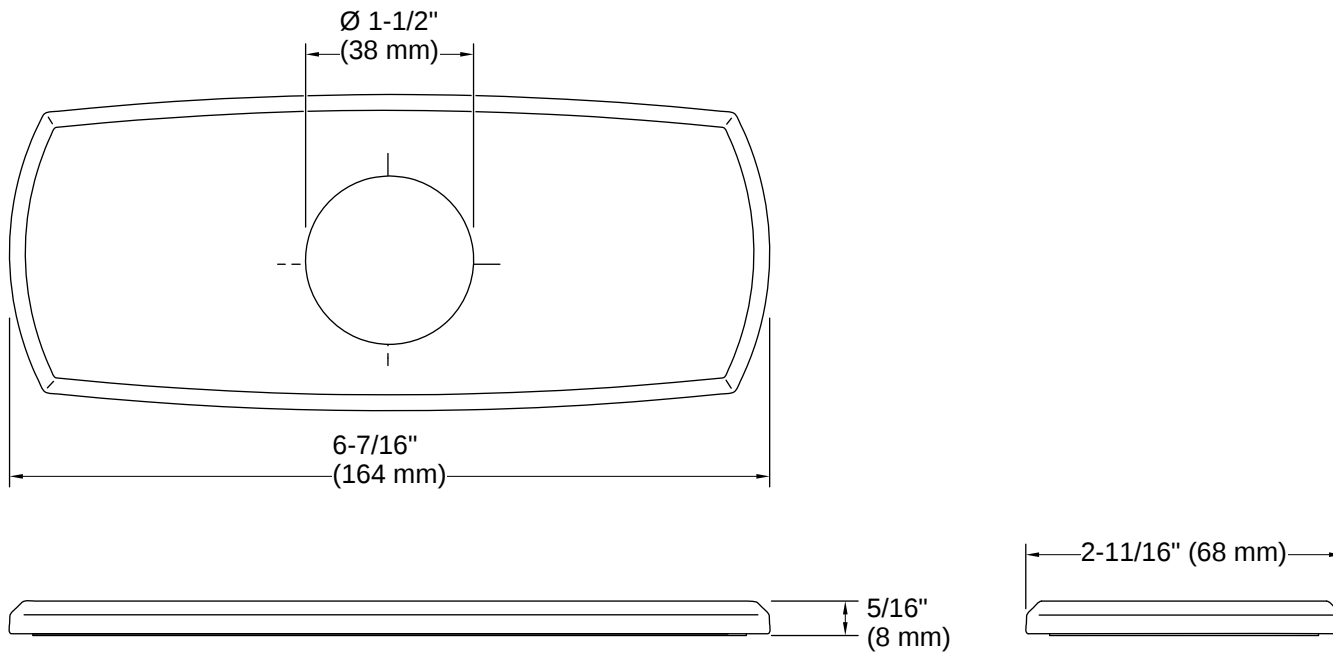

Installation Notes

Install this product according to the installation instructions.