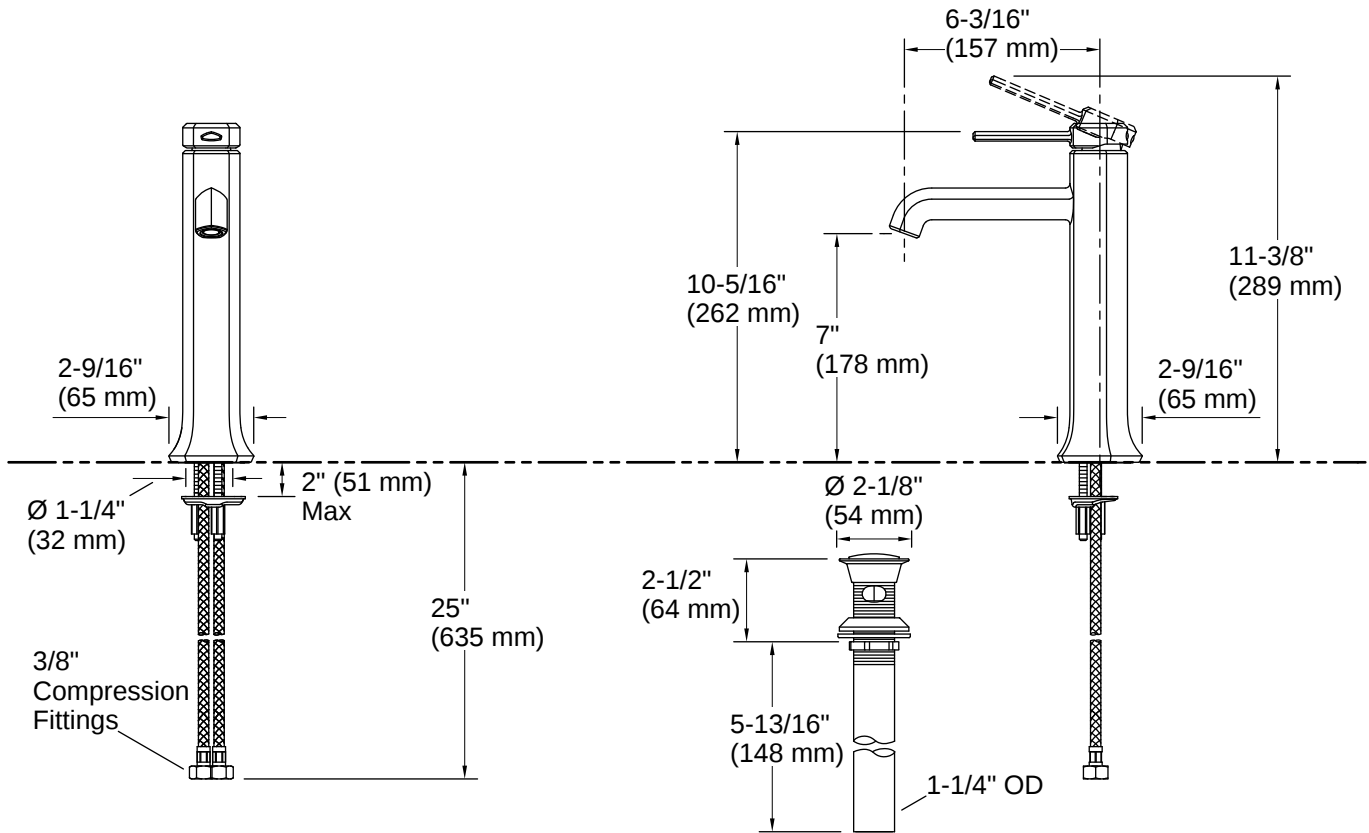

Installation

- Single hole
- Preattached flexible supply lines simplify installation

Installation Notes

Install this product according to the installation instructions.