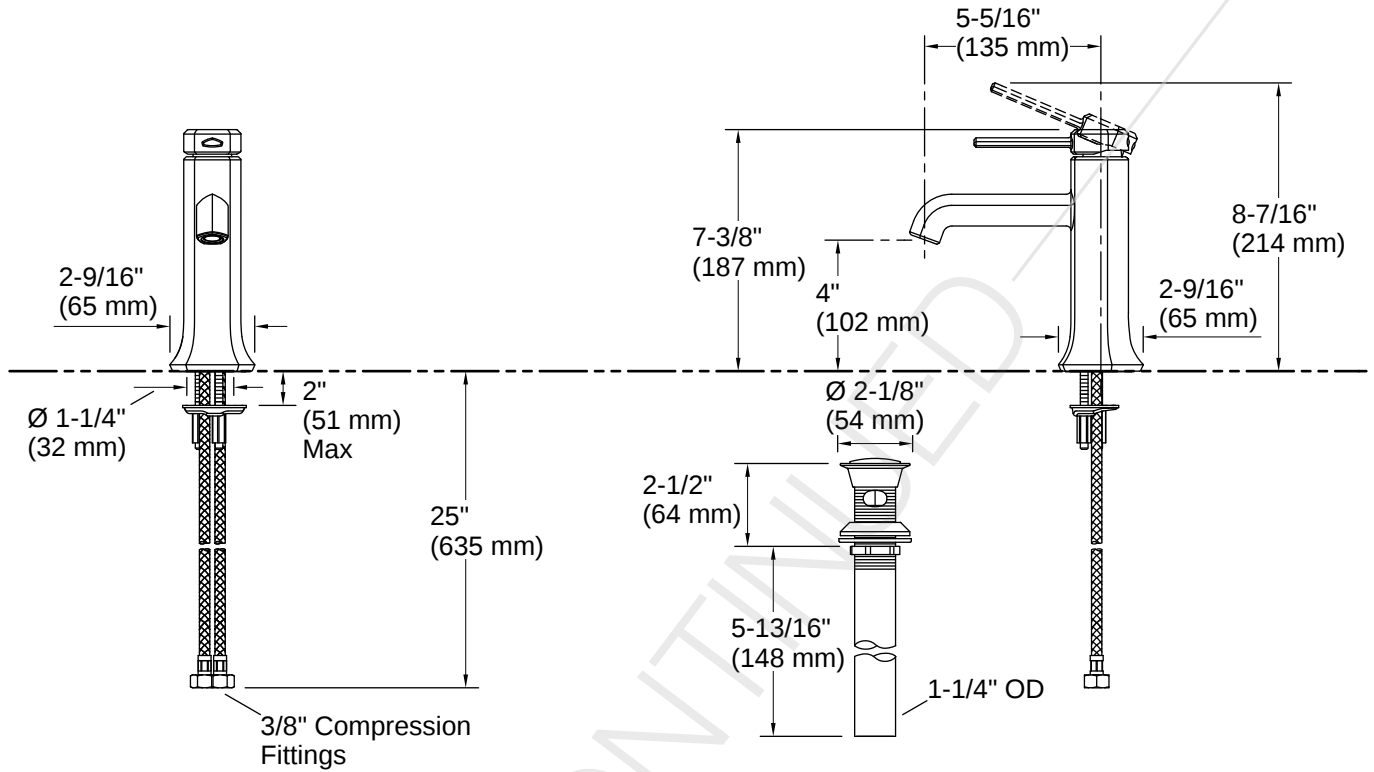

Installation

- Single hole
- Preattached flexible supply lines simplify installation

Installation Notes

Install this product according to the installation instructions.

ADA, OBC, CSA B651 compliant when installed to the specific requirements of these regulations.